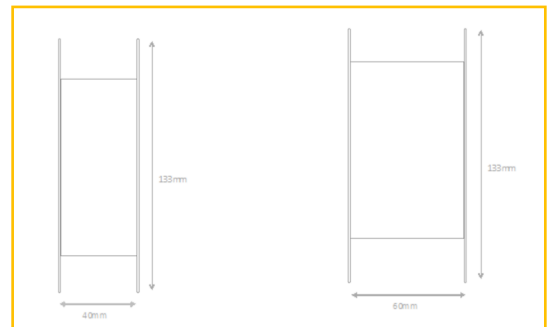

MiXx is available in two sizes 40mm & 60mm wide & 1200mm, 1500mm in length, An upright option is also available, having the option of optics & RAL paint finishes. MiXx can be provided with fixed output or DALI gear.

## DIMENSIONS