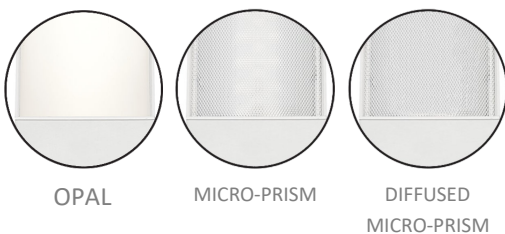

MiXx is available in two sizes 40mm & 60mm wide & 1200mm, 1500mm in length, An upright option is also available, having the option of optics & RAL paint finishes. MiXx can be provided with fixed output or DALI gear.

TECHNICAL DETAILS

- Extruded aluminium section
- Tridonic Driver & PCB's
- 3Hr Emergency Facility
- Optic options
- Direct Or Direct/Indirect
- Control options - DALI, Wireless

PAINT COLOUR

OPTICS

DIMENSIONS

ORDERING INFORMATION

Please contact our Sales Office with your project enquiry, as MiXx is quoted on a project basis