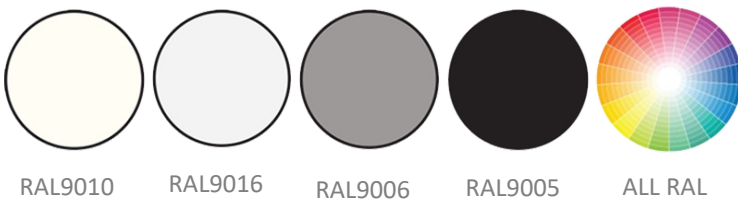

MiXx is available in two sizes 40mm & 60mm wide & 1200mm, 1500mm in length, An upright option is also available, having the option of optics & RAL paint finishes. MiXx can be provided with fixed output or DALI gear.

## PAINT COLOUR