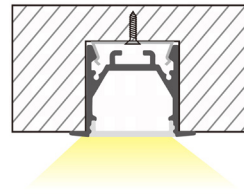

ALU PROFILE SET R3525

LED Strips and Profiles

DESCRIPTION: Recessed aluminium profile for LED strip system
Light distribution type: direct
Optical system: opal PC diffuser
Housing: aluminium
Colour: silver

INSTALLATION: Recessed-mounted (end caps and mounting clips included)

ENVIRONMENT: Indoor

PRODUCT	LENGTH, mm	WIDTH, mm	HEIGHT, mm	COLOUR
Alu profile set R3525 SILVER 2m	2000	35,2	25,5	Silver
Alu profile set R3525 SILVER 3m	3000	35,2	25,5	Silver