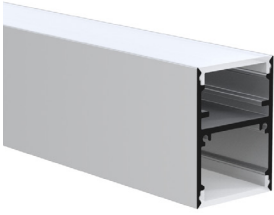

ALU PROFILE SET U2535

LED Strips and Profiles

DESCRIPTION: Suspended aluminium profile for LED strip system with up and down light distribution
Light distribution type: direct/indirect
Optical system: opal PC diffuser
Housing: aluminium
Colour: silver

INSTALLATION: Suspended (end caps and suspension brackets included)

ENVIRONMENT: Indoor

PRODUCT	LENGTH, mm	WIDTH, mm	HEIGHT, mm	COLOUR
Alu profile set U2535 SILVER 2m	2000	25,3	35,0	Silver
Alu profile set U2535 SILVER 3m	3000	25,3	35,0	Silver

AVAILABLE ACCESSORIES:

Product: End CAP - U2535 S
Description: Silver end cap
Product: END CAP with hole - U2535 S
Description: Silver end cap with hole