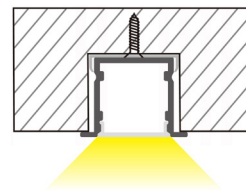

ALU PROFILE SET R2720

LED Strips and Profiles

DESCRIPTION: Recessed aluminium profile for LED strip system
Light distribution type: direct
Optical system: opal PC diffuser
Housing: aluminium
Colour: silver

INSTALLATION: Recessed-mounted (end caps and mounting brackets included)

ENVIRONMENT: Indoor

PRODUCT	LENGTH, mm	WIDTH, mm	HEIGHT, mm	COLOUR
Alu profile set R2720 SILVER 2m	2000	27,0	20,0	Silver
Alu profile set R2720 SILVER 3m	3000	27,0	20,0	Silver

AVAILABLE ACCESSORIES:

Product: End CAP - R2720 S
Description: Silver end cap

Product: END CAP with hole - R2720 S
Description: Silver end cap with hole

Product: MNT BRACKET - R2720 M
Description: Metallic mounting bracket