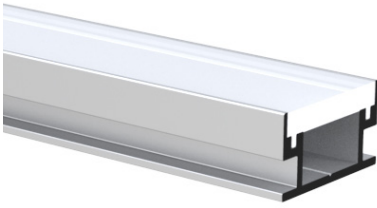

ALU PROFILE SET F2011

LED Strips and Profiles

DESCRIPTION: Floor-mounted aluminium profile for LED strip system
Light distribution type: direct
Optical system: opal PC diffuser
Housing: aluminium
Colour: silver

INSTALLATION: In the floor (end caps included)

ENVIRONMENT: Indoor