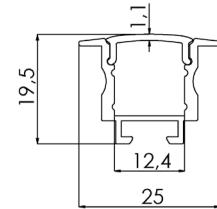

ALU PROFILE SET R2519

LED Strips and Profiles

DESCRIPTION: Recessed aluminium profile for LED strip system
Light distribution type: direct
Optical system: opal PC diffuser
Housing: aluminium
Colour: silver

INSTALLATION: In ceilings with cut-out openings (end caps and mounting clips included)

ENVIRONMENT: Indoor

PRODUCT	LENGTH, mm	WIDTH, mm	HEIGHT, mm	COLOUR
Alu profile set R2519 SILVER 2m	2000	25,0	19,5	Silver
Alu profile set R2519 SILVER 3m	3000	25,0	19,5	Silver

AVAILABLE ACCESSORIES:

Product: End CAP - R2519 S
Description: Silver end cap

Product: END CAP with hole - R2519 S
Description: Silver end cap with hole

Product: MNT CLIP - R2519 M
Description: Metallic mounting clip