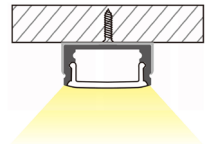

ALU PROFILE SET S1709

LED Strips and Profiles

DESCRIPTION: Surface aluminium profile for LED strip system
Light distribution type: direct
Optical system: opal PC diffuser
Housing: aluminium
Colour: silver; black

INSTALLATION: Surface-mounted (end caps and mounting brackets included)

ENVIRONMENT: Indoor

PRODUCT	LENGTH, mm	WIDTH, mm	HEIGHT, mm	COLOUR
Alu profile set S1709 SILVER 2m	2000	17,0	8,8	Silver
Alu profile set S1709 SILVER 3m	3000	17,0	8,8	Silver
Alu profile set S1709 BLACK 2m	2000	17,0	8,8	Black
Alu profile set S1709 BLACK 3m	3000	17,0	8,8	Black