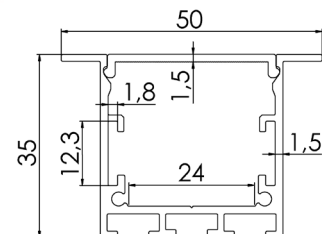

ALU PROFILE SET R5035

LED Strips and Profiles

DESCRIPTION: Recessed aluminium profile for LED strip system
Light distribution type: direct
Optical system: opal PC diffuser
Housing: aluminium
Colour: silver

INSTALLATION: Recessed-mounted (end caps and mounting clips included)

ENVIRONMENT: Indoor

PRODUCT	LENGTH, mm	WIDTH, mm	HEIGHT, mm	COLOUR
Alu profile set R5035 SILVER 2m	2000	50,0	35,0	Silver
Alu profile set R5035 SILVER 3m	3000	50,0	35,0	Silver