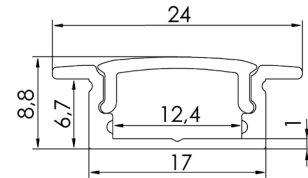

ALU PROFILE SET R2409

LED Strips and Profiles

DESCRIPTION: Recessed aluminium profile for LED strip system
Light distribution type: direct
Optical system: opal PC diffuser
Housing: aluminium
Colour: silver; black

INSTALLATION: Recessed-mounted (end caps and mounting brackets included)

ENVIRONMENT: Indoor

PRODUCT	LENGTH, mm	WIDTH, mm	HEIGHT, mm	COLOUR
Alu profile set R2409 SILVER 2m	2000	24,0	8,8	Silver
Alu profile set R2409 SILVER 3m	3000	24,0	8,8	Silver
Alu profile set R2409 BLACK 2m	2000	24,0	8,8	Black
Alu profile set R2409 BLACK 3m	3000	24,0	8,8	Black

AVAILABLE ACCESSORIES:

Product: End CAP - R2409 S
Description: Silver end cap

Product: END CAP with hole - R2409 S
Description: Silver end cap with hole

Product: End CAP - R2409 B
Description: Black end cap

Product: END CAP with hole - R2409 B
Description: Black end cap with hole

Product: MNT BRACKET- R2409 M
Description: Metallic mounting bracket

Product: DIFFUSER - R2409 B 2m
Description: Black diffuser, 2m

Product: DIFFUSER - R2409 B 3m
Description: Black diffuser, 3m