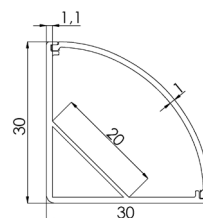

ALU PROFILE SET C3030

LED Strips and Profiles

PRODUCT	LENGTH, mm	WIDTH, mm	HEIGHT, mm	COLOUR
Alu profile set C3030 SILVER 2m	2000	30,0	30,0	Silver
Alu profile set C3030 SILVER 3m	3000	30,0	30,0	Silver

AVAILABLE ACCESSORIES:

Product: End CAP - C3030 S
Description: Silver end cap
Product: END CAP with hole - C3030 S
Description: Silver end cap with hole

Product: MNT BRACKET - C3030 M
Description: Metallic mounting bracket