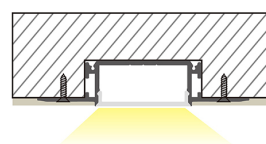

ALU PROFILE SET T8819

LED Strips and Profiles

DESCRIPTION: Trimless aluminium profile for LED strip system
Light distribution type: direct
Optical system: opal PC diffuser
Housing: aluminium
Colour: silver

INSTALLATION: In the ceiling (end caps included)

ENVIRONMENT: Indoor