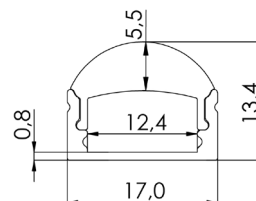

AVAILABLE ACCESSORIES:

- **Product:** End CAP - R5035 S
  Description: Silver end cap
- **Product:** END CAP with hole - R5035 S
  Description: Silver end cap with hole
- **Product:** End CAP - R5035 B
  Description: Black end cap
- **Product:** END CAP with hole - R5035 B
  Description: Black end cap with hole
- **Product:** JOINT I - S2525 M
  Description: I joint accessory

- **Product:** MNT BRACKET - R5035 M
  Description: Metalic mounting bracket
- **Product:** MNT CLIP - R5035 M
  Description: Metalic mounting clip
- **Product:** SUS WIRE - R5035 M
  Description: Suspension wire
- **Product:** JOINT L - S2525 M
  Description: L joint accessory

ALU PROFILE SET O1713

LED Strips and Profiles

DESCRIPTION: **Optical aluminium profile for LED strip system**
Light distribution type: direct
Optical system: translucent lens, 65°
Housing: aluminium
Colour: silver; black

INSTALLATION: Surface-mounted (end caps and mounting brakets included)

ENVIRONMENT: Indoor

PRODUCT	LENGTH, mm	WIDTH, mm	HEIGHT, mm	COLOUR
Alu profile set O1713 SILVER 2m	2000	17,0	13,4	Silver
Alu profile set O1713 SILVER 3m	3000	17,0	13,4	Silver
Alu profile set O1713 BLACK 2m	2000	17,0	13,4	Black
Alu profile set O1713 BLACK 3m	3000	17,0	13,4	Black

AVAILABLE ACCESSORIES:

- **Product:** End CAP - O1713 S
  Description: Silver end cap
- **Product:** END CAP with hole - O1713 S
  Description: Silver end cap with hole
- **Product:** End CAP - O1713 B
  Description: Black end cap
- **Product:** END CAP with hole - O1713 B
  Description: Black end cap with hole

- **Product:** MNT BRACKET - O1713 M
  Description: Metalic mounting bracket