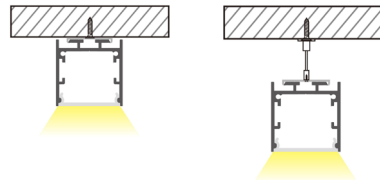

ALU PROFILE SET S3535M

LED Strips and Profiles

DESCRIPTION: Surface aluminium profile for LED strip system
Light distribution type: direct
Optical system: clear microprismatic diffuser, UGR<19
Housing: aluminium
Colour: silver

INSTALLATION: Surface-mounted or suspended (end caps and mounting brackets included)

ENVIRONMENT: Indoor

PRODUCT	LENGTH, mm	WIDTH, mm	HEIGHT, mm	COLOUR
Alu profile set S3535M SILVER 2m	2000	35,0	35,0	Silver
Alu profile set S3535M SILVER 3m	3000	35,0	35,0	Silver