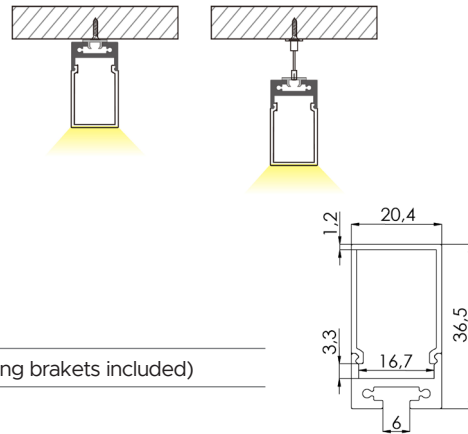

ALU PROFILE SET S2036

LED Strips and Profiles

DESCRIPTION: Surface aluminium profile for LED strip system
Light distribution type: direct
Optical system: opal PC diffuser
Housing: aluminium
Colour: silver

INSTALLATION: Surface-mounted or suspended (end caps and mounting brackets included)

ENVIRONMENT: Indoor

PRODUCT	LENGTH, mm	WIDTH, mm	HEIGHT, mm	COLOUR
Alu profile set S2036 SILVER 2m	2000	20,4	36,5	Silver
Alu profile set S2036 SILVER 3m	3000	20,4	36,5	Silver

AVAILABLE ACCESSORIES:

Product: End CAP - S2036 S
Description: Silver end cap
Product: END CAP with hole - S2036 S
Description: Silver end cap with hole

Product: MNT BRACKET - S2036 M
Description: Metallic mounting bracket

Product: SUS WIRE - S2036 M
Description: Suspension wire