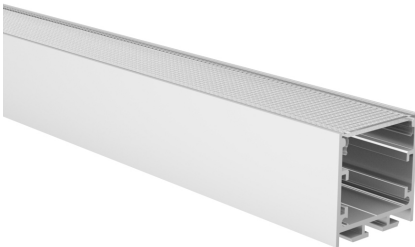

ALU PROFILE SET S3535M

LED Strips and Profiles

DESCRIPTION: Surface aluminium profile for LED strip system
Light distribution type: direct
Optical system: clear microprismatic diffuser, UGR<19
Housing: aluminium
Colour: silver

INSTALLATION: Surface-mounted or suspended (end caps and mounting brackets included)

ENVIRONMENT: Indoor

PRODUCT	LENGTH, mm	WIDTH, mm	HEIGHT, mm	COLOUR
Alu profile set S3535M SILVER 2m	2000	35,0	35,0	Silver
Alu profile set S3535M SILVER 3m	3000	35,0	35,0	Silver