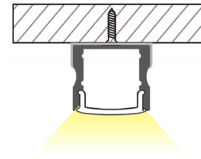

ALU PROFILE SET S1715

LED Strips and Profiles

DESCRIPTION: Surface aluminium profile for LED strip system
Light distribution type: direct
Optical system: opal PC diffuser
Housing: aluminium
Colour: silver; black

INSTALLATION: Surface-mounted (end caps and mounting brackets included)

ENVIRONMENT: Indoor

PRODUCT	LENGTH, mm	WIDTH, mm	HEIGHT, mm	COLOUR
Alu profile set S1715 SILVER 2m	2000	17,0	15,4	Silver
Alu profile set S1715 SILVER 3m	3000	17,0	15,4	Silver
Alu profile set S1715 BLACK 2m	2000	17,0	15,4	Black
Alu profile set S1715 BLACK 3m	3000	17,0	15,4	Black