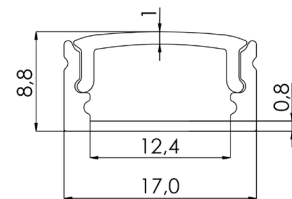

ALU PROFILE SET S1709

LED Strips and Profiles

DESCRIPTION: Surface aluminium profile for LED strip system
Light distribution type: direct
Optical system: opal PC diffuser
Housing: aluminium
Colour: silver; black

INSTALLATION: Surface-mounted (end caps and mounting brackets included)

ENVIRONMENT: Indoor

PRODUCT	LENGTH, mm	WIDTH, mm	HEIGHT, mm	COLOUR
Alu profile set S1709 SILVER 2m	2000	17,0	8,8	Silver
Alu profile set S1709 SILVER 3m	3000	17,0	8,8	Silver
Alu profile set S1709 BLACK 2m	2000	17,0	8,8	Black
Alu profile set S1709 BLACK 3m	3000	17,0	8,8	Black

AVAILABLE ACCESSORIES:

Product: End CAP - S1709 S
Description: Silver end cap

Product: END CAP with hole - S1709 S
Description: Silver end cap with hole

Product: End CAP - S1709 B
Description: Black end cap

Product: END CAP with hole - S1709 B
Description: Black end cap with hole

Product: MNT BRACKET - S1709 M
Description: Metallic mounting bracket

Product: DIFFUSER - S1709 B 2m
Description: Black diffuser, 2m

Product: DIFFUSER - S1709 B 3m
Description: Black diffuser, 3m