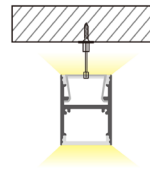

ALU PROFILE SET U2535

LED Strips and Profiles

DESCRIPTION: Suspended aluminium profile for LED strip system with up and down light distribution
Light distribution type: direct/indirect
Optical system: opal PC diffuser
Housing: aluminium
Colour: silver

INSTALLATION: Suspended (end caps and suspension brackets included)

ENVIRONMENT: Indoor

PRODUCT	LENGTH, mm	WIDTH, mm	HEIGHT, mm	COLOUR
Alu profile set U2535 SILVER 2m	2000	25,3	35,0	Silver
Alu profile set U2535 SILVER 3m	3000	25,3	35,0	Silver