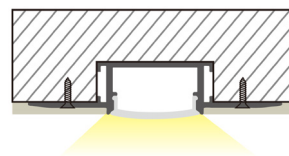

DESCRIPTION: Trimless aluminium profile for LED strip system
Light distribution type: direct
Optical system: opal PC diffuser
Housing: aluminium
Colour: silver

INSTALLATION: In the ceiling (end caps included)

ENVIRONMENT: Indoor