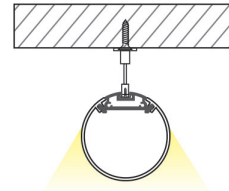

ALU PROFILE SET D6060

LED Strips and Profiles

DESCRIPTION: Decorative aluminium profile for LED strip system
Light distribution type: omnidirectional
Optical system: opal PC diffuser
Housing: aluminium
Colour: silver

INSTALLATION: Suspended (end caps and suspension wire included)

ENVIRONMENT: Indoor

PRODUCT	LENGTH, mm	WIDTH, mm	HEIGHT, mm	COLOUR
Alu profile set D6060 SILVER 2m	2000	60,0	60,0	Silver
Alu profile set D6060 SILVER 3m	3000	60,0	60,0	Silver