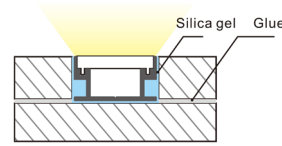

ALU PROFILE SET F2011

LED Strips and Profiles

DESCRIPTION: Floor-mounted aluminium profile for LED strip system
Light distribution type: direct
Optical system: opal PC diffuser
Housing: aluminium
Colour: silver

INSTALLATION: In the floor (end caps included)

ENVIRONMENT: Indoor