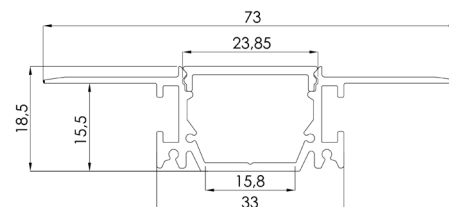

INSTALLATION: In the ceiling (end caps included)

ENVIRONMENT: Indoor

PRODUCT	LENGTH, mm	WIDTH, mm	HEIGHT, mm	COLOUR
Alu profile set T7319 SILVER 2m	2000	73,0	18,5	Silver
Alu profile set T7319 SILVER 3m	3000	73,0	18,5	Silver