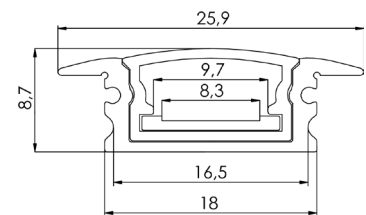

ALU PROFILE SET I2609

LED Strips and Profiles

DESCRIPTION: Waterproof aluminium profile for LED strip system
Light distribution type: direct
Optical system: opal PC diffuser
Housing: aluminium
Colour: silver

INSTALLATION: In the ceiling or wall (end caps and mounting brackets included)

ENVIRONMENT: Outdoor with roof

PRODUCT	LENGTH, mm	WIDTH, mm	HEIGHT, mm	COLOUR
Alu profile set I2609 SILVER 2m	2000	25,9	8,7	Silver
Alu profile set I2609 SILVER 3m	3000	25,9	8,7	Silver

AVAILABLE ACCESSORIES:

Product: End CAP - I2609 S
Description: Silver end cap

Product: END CAP with hole - I2609 S
Description: Silver end cap with hole

Product: End CAP - I2609 silicone
Description: Silicone end cap

Product: END CAP with hole - I2609 silicone
Description: Silicone end cap with hole

Product: MNT BRACKET - I2609 M
Description: Metallic mounting bracket