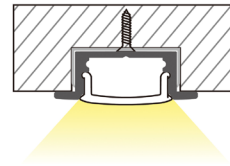

ALU PROFILE SET R2409

LED Strips and Profiles

DESCRIPTION: Recessed aluminium profile for LED strip system
Light distribution type: direct
Optical system: opal PC diffuser
Housing: aluminium
Colour: silver; black

INSTALLATION: Recessed-mounted (end caps and mounting brackets included)

ENVIRONMENT: Indoor

PRODUCT	LENGTH, mm	WIDTH, mm	HEIGHT, mm	COLOUR
Alu profile set R2409 SILVER 2m	2000	24,0	8,8	Silver
Alu profile set R2409 SILVER 3m	3000	24,0	8,8	Silver
Alu profile set R2409 BLACK 2m	2000	24,0	8,8	Black
Alu profile set R2409 BLACK 3m	3000	24,0	8,8	Black

AVAILABLE ACCESSORIES:

Product: End CAP - R2409 S
Description: Silver end cap

Product: END CAP with hole - R2409 S
Description: Silver end cap with hole

Product: End CAP - R2409 B
Description: Black end cap

Product: END CAP with hole - R2409 B
Description: Black end cap with hole

Product: MNT BRACKET- R2409 M
Description: Metallic mounting bracket

Product: DIFFUSER - R2409 B 2m
Description: Black diffuser, 2m

Product: DIFFUSER - R2409 B 3m
Description: Black diffuser, 3m