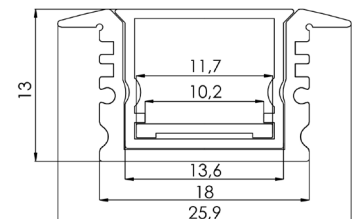

PRODUCT	LENGTH, mm	WIDTH, mm	HEIGHT, mm	COLOUR
Alu profile set I2613 SILVER 2m	2000	25,9	13,0	Silver
Alu profile set I2613 SILVER 3m	3000	25,9	13,0	Silver

AVAILABLE ACCESSORIES:

Product: End CAP - I2613 S
Description: Silver end cap
Product: END CAP with hole - I2613 S
Description: Silver end cap with hole

Product: End CAP - I2613 silicone
Description: Silicone end cap
Product: END CAP with hole - I2613 silicone
Description: Silicone end cap with hole

Product: MNT BRACKET - I2613 M
Description: Metallic mounting bracket