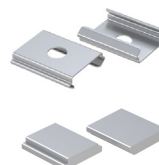

Product: MNT BRACKET - M1711 M
Description: Metallic mounting bracket

Product: MAGNET- M1711 M
Description: Magnet