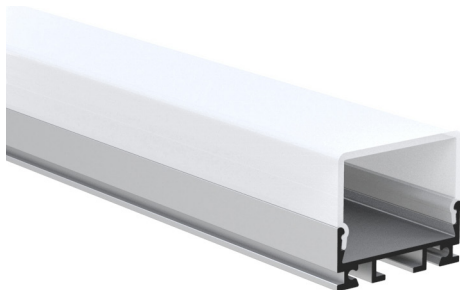

ALU PROFILE SET S2623

LED Strips and Profiles

DESCRIPTION: Surface aluminium profile for LED strip system
Light distribution type: direct
Optical system: opal PC diffuser
Housing: aluminium
Colour: silver

INSTALLATION: Surface-mounted or suspended (end caps and mounting brackets included)

ENVIRONMENT: Indoor

PRODUCT	LENGTH, mm	WIDTH, mm	HEIGHT, mm	COLOUR
Alu profile set S2623 SILVER 2m	2000	26,7	23,4	Silver
Alu profile set S2623 SILVER 3m	3000	26,7	23,4	Silver

AVAILABLE ACCESSORIES:

Product: End CAP - S2623 S
Description: Silver end cap

Product: END CAP with hole - S2623 S
Description: Silver end cap with hole

Product: MNT BRACKET- S2623 M
Description: Metallic mounting bracket

Product: SUS WIRE - S2623 M
Description: Suspension wire