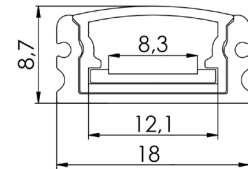

ALU PROFILE SET I1809

LED Strips and Profiles

DESCRIPTION: Waterproof aluminium profile for LED strip system
Light distribution type: direct
Optical system: opal PC diffuser
Housing: aluminium
Colour: silver

INSTALLATION: On the ceiling or wall (end caps and mounting brackets included)

ENVIRONMENT: Outdoor with roof

PRODUCT	LENGTH, mm	WIDTH, mm	HEIGHT, mm	COLOUR
Alu profile set I1809 SILVER 2m	2000	18,0	8,7	Silver
Alu profile set I1809 SILVER 3m	3000	18,0	8,7	Silver