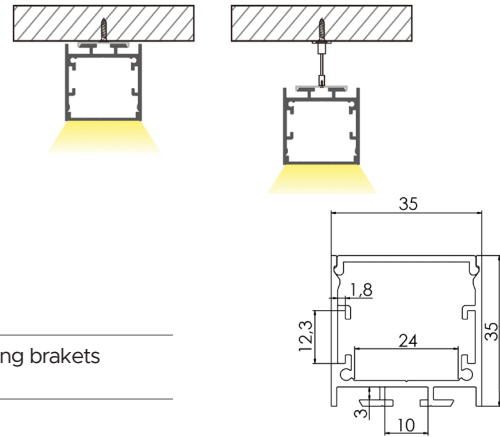

ALU PROFILE SET S35350

LED Strips and Profiles

DESCRIPTION: Surface aluminium profile for LED strip system
Light distribution type: direct
Optical system: opal PC diffuser
Housing: aluminium
Colour: silver

INSTALLATION: Surface-mounted or suspended (end caps and mounting brackets included)

ENVIRONMENT: Indoor

PRODUCT	LENGTH, mm	WIDTH, mm	HEIGHT, mm	COLOUR
Alu profile set S35350 SILVER 2m	2000	35,0	35,0	Silver
Alu profile set S35350 SILVER 3m	3000	35,0	35,0	Silver

AVAILABLE ACCESSORIES:

Product: End CAP - S35350 S
Description: Silver end cap

Product: END CAP with hole - S35350 S
Description: Silver end cap with hole

Product: JOINT I - S3535M M
Description: I joint accessory

Product: MNT BRACKET - S35350 M
Description: Metallic mounting bracket

Product: SUS WIRE - S35350 M
Description: Suspension wire

ALU PROFILE SET R2720

LED Strips and Profiles

DESCRIPTION: Recessed aluminium profile for LED strip system
Light distribution type: direct
Optical system: opal PC diffuser
Housing: aluminium
Colour: silver

INSTALLATION: Recessed-mounted (end caps and mounting brackets included)

ENVIRONMENT: Indoor

PRODUCT	LENGTH, mm	WIDTH, mm	HEIGHT, mm	COLOUR
Alu profile set R2720 SILVER 2m	2000	27,0	20,0	Silver
Alu profile set R2720 SILVER 3m	3000	27,0	20,0	Silver

AVAILABLE ACCESSORIES:

Product: End CAP - R2720 S
Description: Silver end cap

Product: END CAP with hole - R2720 S
Description: Silver end cap with hole

Product: MNT BRACKET - R2720 M
Description: Metallic mounting bracket