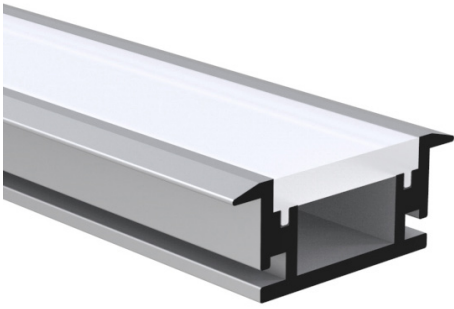

ALU PROFILE SET F2711

LED Strips and Profiles

DESCRIPTION: Floor-mounted aluminium profile for LED strip system
Light distribution type: direct
Optical system: opal PC diffuser
Housing: aluminium
Colour: silver

INSTALLATION: In the floor (end caps included)

ENVIRONMENT: Indoor