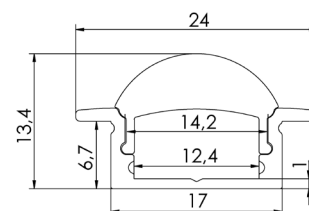

ALU PROFILE SET O2413

LED Strips and Profiles

DESCRIPTION: Optical aluminium profile for LED strip system
Light distribution type: direct
Optical system: translucent lens, 65°
Housing: aluminium
Colour: silver; black

INSTALLATION: Recessed-mounted (end caps and mounting brackets included)

ENVIRONMENT: Indoor

PRODUCT	LENGTH, mm	WIDTH, mm	HEIGHT, mm	COLOUR
Alu profile set O2413 SILVER 2m	2000	24,0	13,4	Silver
Alu profile set O2413 SILVER 3m	3000	24,0	13,4	Silver
Alu profile set O2413 BLACK 2m	2000	24,0	13,4	Black
Alu profile set O2413 BLACK 3m	3000	24,0	13,4	Black

AVAILABLE ACCESSORIES:

Product: End CAP - O2413 S
Description: Silver end cap

Product: END CAP with hole - O2413 S
Description: Silver end cap with hole

Product: End CAP - O2413 B
Description: Black end cap

Product: END CAP with hole - O2413 B
Description: Black end cap with hole

Product: MNT BRACKET - O2413 M
Description: Metallic mounting bracket