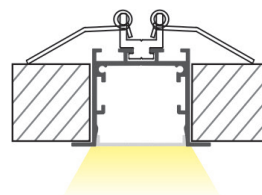

ALU PROFILE SET R5035

LED Strips and Profiles

DESCRIPTION: Recessed aluminium profile for LED strip system
Light distribution type: direct
Optical system: opal PC diffuser
Housing: aluminium
Colour: silver

INSTALLATION: Recessed-mounted (end caps and mounting clips included)

ENVIRONMENT: Indoor

PRODUCT	LENGTH, mm	WIDTH, mm	HEIGHT, mm	COLOUR
Alu profile set R5035 SILVER 2m	2000	50,0	35,0	Silver
Alu profile set R5035 SILVER 3m	3000	50,0	35,0	Silver