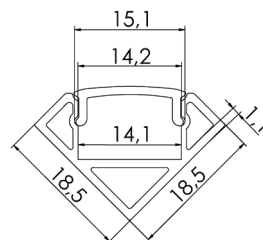

ALU PROFILE SET C1818

LED Strips and Profiles

PRODUCT	LENGTH, mm	WIDTH, mm	HEIGHT, mm	COLOUR
Alu profile set C1818 SILVER 2m	2000	18,5	18,5	Silver
Alu profile set C1818 SILVER 3m	3000	18,5	18,5	Silver

AVAILABLE ACCESSORIES:

Product: End CAP - C1818 S
Description: Silver end cap
Product: END CAP with hole - C1818 S
Description: Silver end cap with hole

Product: MNT BRACKET - C1818 M
Description: Metallic mounting bracket