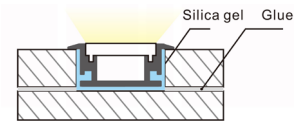

ALU PROFILE SET F2711

LED Strips and Profiles

DESCRIPTION: Floor-mounted aluminium profile for LED strip system
Light distribution type: direct
Optical system: opal PC diffuser
Housing: aluminium
Colour: silver

INSTALLATION: In the floor (end caps included)

ENVIRONMENT: Indoor