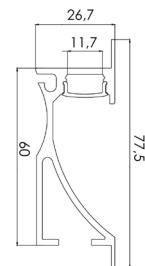

PRODUCT	LENGTH, mm	WIDTH, mm	HEIGHT, mm	COLOUR
Alu profile set W2778 SILVER 2m	2000	26,7	77,5	Silver
Alu profile set W2778 SILVER 3m	3000	26,7	77,5	Silver

AVAILABLE ACCESSORIES:

Product: End CAP - W2778 S
Description: Silver end cap

Product: END CAP with hole - W2778 S
Description: Silver end cap with hole