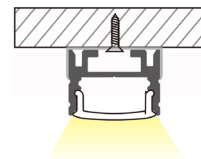

DESCRIPTION: Surface aluminium profile for LED strip system
Light distribution type: direct
Optical system: opal PC diffuser
Housing: aluminium
Colour: silver

INSTALLATION: Surface-mounted (end caps and mounting brackets included)

ENVIRONMENT: Indoor

PRODUCT	LENGTH, mm	WIDTH, mm	HEIGHT, mm	COLOUR
Alu profile set S1713 SILVER 2m	2000	17,0	12,9	Silver
Alu profile set S1713 SILVER 3m	3000	17,0	12,9	Silver