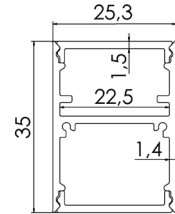

ALU PROFILE SET U2535

LED Strips and Profiles

DESCRIPTION: Suspended aluminium profile for LED strip system with up and down light distribution
Light distribution type: direct/indirect
Optical system: opal PC diffuser
Housing: aluminium
Colour: silver

INSTALLATION: Suspended (end caps and suspension brackets included)

ENVIRONMENT: Indoor

PRODUCT	LENGTH, mm	WIDTH, mm	HEIGHT, mm	COLOUR
Alu profile set U2535 SILVER 2m	2000	25,3	35,0	Silver
Alu profile set U2535 SILVER 3m	3000	25,3	35,0	Silver