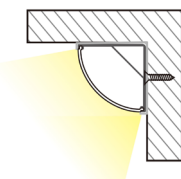

ALU PROFILE SET C3030

LED Strips and Profiles

PRODUCT	LENGTH, mm	WIDTH, mm	HEIGHT, mm	COLOUR
Alu profile set C3030 SILVER 2m	2000	30,0	30,0	Silver
Alu profile set C3030 SILVER 3m	3000	30,0	30,0	Silver