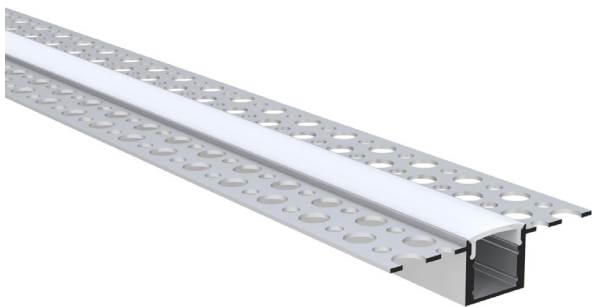

ALU PROFILE SET T5715

LED Strips and Profiles

DESCRIPTION: Trimless aluminium profile for LED strip system
Light distribution type: direct
Optical system: opal PC diffuser
Housing: aluminium
Colour: silver

INSTALLATION: Recessed-mounted (end caps included)

ENVIRONMENT: Indoor