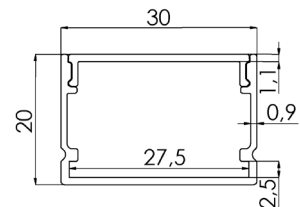

LED Strips and Profiles

DESCRIPTION: Surface aluminium profile for LED strip system
Light distribution type: direct
Optical system: opal PC diffuser
Housing: aluminium
Colour: silver

INSTALLATION: Surface-mounted (end caps and mounting brackets included)

ENVIRONMENT: Indoor

PRODUCT	LENGTH, mm	WIDTH, mm	HEIGHT, mm	COLOUR
Alu profile set S3020 SILVER 2m	2000	30,0	20,0	Silver
Alu profile set S3020 SILVER 3m	3000	30,0	20,0	Silver

AVAILABLE ACCESSORIES:

Product: End CAP - S3020 S
Description: Silver end cap
Product: END CAP with hole - S3020 S
Description: Silver end cap with hole

Product: MNT BRACKET - S3020 M
Description: Metallic mounting bracket