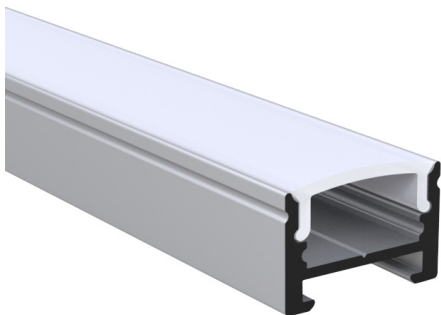

AVAILABLE ACCESSORIES:

Product: End CAP - C2016 S
Description: Silver end cap

Product: END CAP with hole - C2016 S
Description: Silver end cap with hole

Product: MNT BRACKET - C2016 M
Description: Metallic mounting bracket