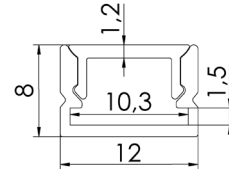

ALU PROFILE SET S1208

LED Strips and Profiles

DESCRIPTION: Surface aluminium profile for LED strip system
Light distribution type: direct
Optical system: opal PC diffuser
Housing: aluminium
Colour: silver

INSTALLATION: Surface-mounted (end caps and mounting brackets included)

ENVIRONMENT: Indoor

PRODUCT	LENGTH, mm	WIDTH, mm	HEIGHT, mm	COLOUR
Alu profile set S1208 SILVER 2m	2000	12,0	8,0	Silver
Alu profile set S1208 SILVER 3m	3000	12,0	8,0	Silver