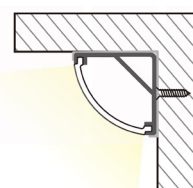

ALU PROFILE SET C1616

LED Strips and Profiles

DESCRIPTION: Corner aluminium profile for LED strip system
Light distribution type: direct
Optical system: opal PC diffuser
Housing: aluminium
Colour: silver; black

INSTALLATION: In the corner (end caps and mounting brackets included)

ENVIRONMENT: Indoor

PRODUCT	LENGTH, mm	WIDTH, mm	HEIGHT, mm	COLOUR
Alu profile set C1616 SILVER 2m	2000	16,0	16,0	Silver
Alu profile set C1616 SILVER 3m	3000	16,0	16,0	Silver
Alu profile set C1616 BLACK 2m	2000	16,0	16,0	Black
Alu profile set C1616 BLACK 3m	3000	16,0	16,0	Black