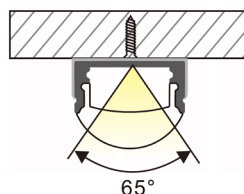

AVAILABLE ACCESSORIES:

- **Product:** End CAP - R5035 S
  Description: Silver end cap
- **Product:** END CAP with hole - R5035 S
  Description: Silver end cap with hole
- **Product:** End CAP - R5035 B
  Description: Black end cap
- **Product:** END CAP with hole - R5035 B
  Description: Black end cap with hole
- **Product:** JOINT I - S2525 M
  Description: I joint accessory

- **Product:** MNT BRACKET - R5035 M
  Description: Metalic mounting bracket
- **Product:** MNT CLIP - R5035 M
  Description: Metalic mounting clip
- **Product:** SUS WIRE - R5035 M
  Description: Suspension wire
- **Product:** JOINT L - S2525 M
  Description: L joint accessory

ALU PROFILE SET O1713

LED Strips and Profiles

DESCRIPTION: **Optical aluminium profile for LED strip system**
Light distribution type: direct
Optical system: translucent lens, 65°
Housing: aluminium
Colour: silver; black

INSTALLATION: Surface-mounted (end caps and mounting brakets included)

ENVIRONMENT: Indoor

PRODUCT	LENGTH, mm	WIDTH, mm	HEIGHT, mm	COLOUR
Alu profile set O1713 SILVER 2m	2000	17,0	13,4	Silver
Alu profile set O1713 SILVER 3m	3000	17,0	13,4	Silver
Alu profile set O1713 BLACK 2m	2000	17,0	13,4	Black
Alu profile set O1713 BLACK 3m	3000	17,0	13,4	Black

AVAILABLE ACCESSORIES:

- **Product:** End CAP - O1713 S
  Description: Silver end cap
- **Product:** END CAP with hole - O1713 S
  Description: Silver end cap with hole
- **Product:** End CAP - O1713 B
  Description: Black end cap
- **Product:** END CAP with hole - O1713 B
  Description: Black end cap with hole

- **Product:** MNT BRACKET - O1713 M
  Description: Metalic mounting bracket