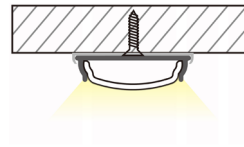

ALU PROFILE SET B1705

LED Strips and Profiles

DESCRIPTION: Bendable aluminium profile for LED strip system
Light distribution type: direct
Optical system: opal PC diffuser
Housing: aluminium
Colour: silver; black

INSTALLATION: On the horizontal or vertical surface (end caps and mounting brackets included)

ENVIRONMENT: Indoor

PRODUCT	LENGTH, mm	WIDTH, mm	HEIGHT, mm	COLOUR
Alu profile set B1705 SILVER 2m	2000	17,8	5,1	Silver
Alu profile set B1705 SILVER 3m	3000	17,8	5,1	Silver
Alu profile set B1705 BLACK 2m	2000	17,8	5,1	Black
Alu profile set B1705 BLACK 3m	3000	17,8	5,1	Black