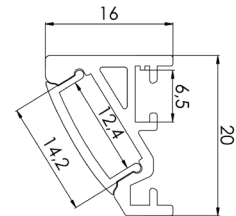

ALU PROFILE SET C2016

LED Strips and Profiles

DESCRIPTION: Corner aluminium profile for LED strip system
Light distribution type: direct
Optical system: opal PC diffuser
Housing: aluminium
Colour: silver

INSTALLATION: In the corner (end caps and mounting brackets included)

ENVIRONMENT: Indoor

PRODUCT	LENGTH, mm	WIDTH, mm	HEIGHT, mm	COLOUR
Alu profile set C2016 SILVER 2m	2000	20,0	16,0	Silver
Alu profile set C2016 SILVER 3m	3000	20,0	16,0	Silver

AVAILABLE ACCESSORIES:

Product: End CAP - C2016 S
Description: Silver end cap

Product: END CAP with hole - C2016 S
Description: Silver end cap with hole

Product: MNT BRACKET - C2016 M
Description: Metallic mounting bracket