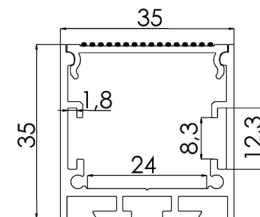

DESCRIPTION: Surface aluminium profile for LED strip system
Light distribution type: direct
Optical system: clear microprismatic diffuser, UGR<19
Housing: aluminium
Colour: silver

INSTALLATION: Surface-mounted or suspended (end caps and mounting brackets included)

ENVIRONMENT: Indoor

PRODUCT	LENGTH, mm	WIDTH, mm	HEIGHT, mm	COLOUR
Alu profile set S3535M SILVER 2m	2000	35,0	35,0	Silver
Alu profile set S3535M SILVER 3m	3000	35,0	35,0	Silver