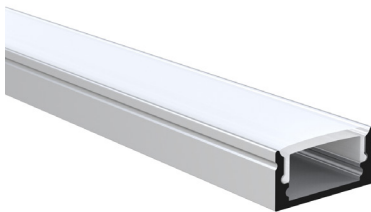

ALU PROFILE SET S1709

LED Strips and Profiles

DESCRIPTION: Surface aluminium profile for LED strip system
Light distribution type: direct
Optical system: opal PC diffuser
Housing: aluminium
Colour: silver; black

INSTALLATION: Surface-mounted (end caps and mounting brackets included)

ENVIRONMENT: Indoor

PRODUCT	LENGTH, mm	WIDTH, mm	HEIGHT, mm	COLOUR
Alu profile set S1709 SILVER 2m	2000	17,0	8,8	Silver
Alu profile set S1709 SILVER 3m	3000	17,0	8,8	Silver
Alu profile set S1709 BLACK 2m	2000	17,0	8,8	Black
Alu profile set S1709 BLACK 3m	3000	17,0	8,8	Black

AVAILABLE ACCESSORIES:

Product: End CAP - S1709 S
Description: Silver end cap

Product: END CAP with hole - S1709 S
Description: Silver end cap with hole

Product: End CAP - S1709 B
Description: Black end cap

Product: END CAP with hole - S1709 B
Description: Black end cap with hole

Product: MNT BRACKET - S1709 M
Description: Metallic mounting bracket

Product: DIFFUSER - S1709 B 2m
Description: Black diffuser, 2m

Product: DIFFUSER - S1709 B 3m
Description: Black diffuser, 3m