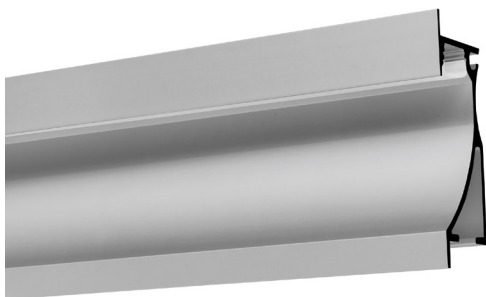

AVAILABLE ACCESSORIES:

Product: End CAP - W20100 S
Description: Silver end cap

Product: END CAP with hole - W20100 S
Description: Silver end cap with hole

ALU PROFILE SET W2778

LED Strips and Profiles

DESCRIPTION: Recessed wall-mounted aluminium profile for LED strip system
Light distribution type: indirect
Optical system: opal PC diffuser
Housing: aluminium
Colour: silver