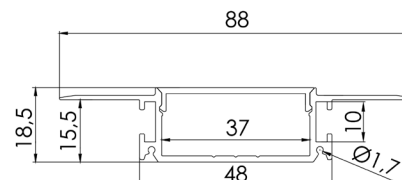

PRODUCT	LENGTH, mm	WIDTH, mm	HEIGHT, mm	COLOUR
Alu profile set T8819 SILVER 2m	2000	88,0	18,5	Silver
Alu profile set T8819 SILVER 3m	3000	88,0	18,5	Silver

AVAILABLE ACCESSORIES:

Product: End CAP - T8819 S
Description: Silver end cap

Product: END CAP with hole - T8819 S
Description: Silver end cap with hole

Product: JOINT I - T8819 M
Description: I joint accessory