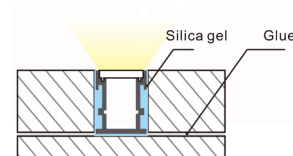

ALU PROFILE SET F2126

LED Strips and Profiles

DESCRIPTION: Floor-mounted aluminium profile for LED strip system
Light distribution type: direct
Optical system: opal PC diffuser
Housing: aluminium
Colour: silver

INSTALLATION: In the floor (end caps included)

ENVIRONMENT: Indoor