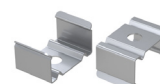

Product: MNT BRACKET- S1713 M
Description: Metallic mounting bracket