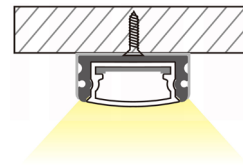

ALU PROFILE SET I1809

LED Strips and Profiles

DESCRIPTION: Waterproof aluminium profile for LED strip system
Light distribution type: direct
Optical system: opal PC diffuser
Housing: aluminium
Colour: silver

INSTALLATION: On the ceiling or wall (end caps and mounting brackets included)

ENVIRONMENT: Outdoor with roof

PRODUCT	LENGTH, mm	WIDTH, mm	HEIGHT, mm	COLOUR
Alu profile set I1809 SILVER 2m	2000	18,0	8,7	Silver
Alu profile set I1809 SILVER 3m	3000	18,0	8,7	Silver