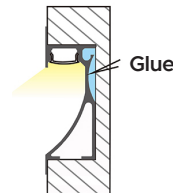

ALU PROFILE SET W2778

LED Strips and Profiles

DESCRIPTION: Recessed wall-mounted aluminium profile for LED strip system
Light distribution type: indirect
Optical system: opal PC diffuser
Housing: aluminium
Colour: silver

INSTALLATION: In the wall (end caps included)

ENVIRONMENT: Indoor