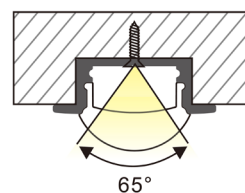

ALU PROFILE SET O2413

LED Strips and Profiles

DESCRIPTION: Optical aluminium profile for LED strip system
Light distribution type: direct
Optical system: translucent lens, 65°
Housing: aluminium
Colour: silver; black

INSTALLATION: Recessed-mounted (end caps and mounting brackets included)

ENVIRONMENT: Indoor

PRODUCT	LENGTH, mm	WIDTH, mm	HEIGHT, mm	COLOUR
Alu profile set O2413 SILVER 2m	2000	24,0	13,4	Silver
Alu profile set O2413 SILVER 3m	3000	24,0	13,4	Silver
Alu profile set O2413 BLACK 2m	2000	24,0	13,4	Black
Alu profile set O2413 BLACK 3m	3000	24,0	13,4	Black

AVAILABLE ACCESSORIES:

Product: End CAP - O2413 S
Description: Silver end cap

Product: END CAP with hole - O2413 S
Description: Silver end cap with hole

Product: End CAP - O2413 B
Description: Black end cap

Product: END CAP with hole - O2413 B
Description: Black end cap with hole

Product: MNT BRACKET - O2413 M
Description: Metallic mounting bracket