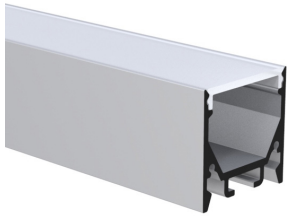

ALU PROFILE SET S2525