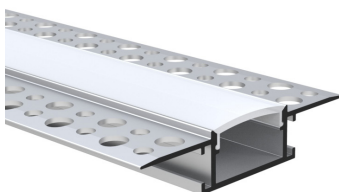

DESCRIPTION: Trimless aluminium profile for LED strip system
Light distribution type: direct
Optical system: opal PC diffuser
Housing: aluminium
Colour: silver

INSTALLATION: In the ceiling (end caps included)

ENVIRONMENT: Indoor