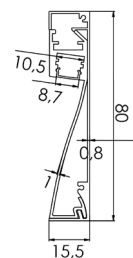

ALU PROFILE SET W1580

LED Strips and Profiles

DESCRIPTION: Wall-mounted aluminium profile for LED strip system
Light distribution type: direct
Optical system: opal PC diffuser
Housing: aluminium
Colour: black

INSTALLATION: On the wall (end caps included)

ENVIRONMENT: Indoor

PRODUCT	LENGTH, mm	WIDTH, mm	HEIGHT, mm	COLOUR
Alu profile set W1580 BLACK 2m	2000	15,5	80,0	Black
Alu profile set W1580 BLACK 3m	3000	15,5	80,0	Black

AVAILABLE ACCESSORIES:

Product: End CAP - W1580 S
Description: Silver end cap
Product: END CAP with hole - W1580 S
Description: Silver end cap with hole

Product: End CAP - W1580 B
Description: Black end cap
Product: END CAP with hole - W1580 B
Description: Black end cap with hole