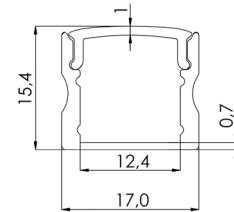

ALU PROFILE SET S1715

LED Strips and Profiles

DESCRIPTION: Surface aluminium profile for LED strip system
Light distribution type: direct
Optical system: opal PC diffuser
Housing: aluminium
Colour: silver; black

INSTALLATION: Surface-mounted (end caps and mounting brackets included)

ENVIRONMENT: Indoor

PRODUCT	LENGTH, mm	WIDTH, mm	HEIGHT, mm	COLOUR
Alu profile set S1715 SILVER 2m	2000	17,0	15,4	Silver
Alu profile set S1715 SILVER 3m	3000	17,0	15,4	Silver
Alu profile set S1715 BLACK 2m	2000	17,0	15,4	Black
Alu profile set S1715 BLACK 3m	3000	17,0	15,4	Black

AVAILABLE ACCESSORIES:

Product: End CAP - S1715 S
Description: Silver end cap

Product: END CAP with hole - S1715 S
Description: Silver end cap with hole

Product: End CAP - S1715 B
Description: Black end cap

Product: END CAP with hole - S1715 B
Description: Black end cap with hole

Product: MNT BRACKET - S1715 M
Description: Metallic mounting bracket

Product: DIFFUSER - S1715 B 2m
Description: Black diffuser, 2m

Product: DIFFUSER - S1715 B 3m
Description: Black diffuser, 3m