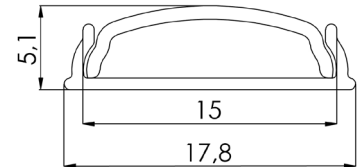

ALU PROFILE SET B1705

LED Strips and Profiles

DESCRIPTION: Bendable aluminium profile for LED strip system
Light distribution type: direct
Optical system: opal PC diffuser
Housing: aluminium
Colour: silver; black

INSTALLATION: On the horizontal or vertical surface (end caps and mounting brackets included)

ENVIRONMENT: Indoor

PRODUCT	LENGTH, mm	WIDTH, mm	HEIGHT, mm	COLOUR
Alu profile set B1705 SILVER 2m	2000	17,8	5,1	Silver
Alu profile set B1705 SILVER 3m	3000	17,8	5,1	Silver
Alu profile set B1705 BLACK 2m	2000	17,8	5,1	Black
Alu profile set B1705 BLACK 3m	3000	17,8	5,1	Black

AVAILABLE ACCESSORIES:

Product: End CAP - B1705 S
Description: Silver end cap
Product: END CAP with hole - B1705 S
Description: Silver end cap with hole
Product: End CAP - B1705 B
Description: Black end cap
Product: END CAP with hole - B1705 B
Description: Black end cap with hole

Product: MNT BRACKET - B1705 M
Description: Metallic mounting bracket