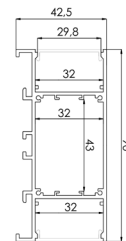

DESCRIPTION: Wall-mounted aluminium profile for LED strip system
Light distribution type: direct/indirect
Optical system: opal PC diffuser
Housing: aluminium
Colour: silver

INSTALLATION: On the wall (end caps and mounting brackets included)

ENVIRONMENT: Indoor

PRODUCT	LENGTH, mm	WIDTH, mm	HEIGHT, mm	COLOUR
Alu profile set W4390 SILVER 2m	2000	42,5	90,0	Silver
Alu profile set W4390 SILVER 3m	3000	42,5	90,0	Silver