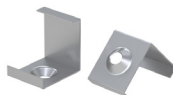

Product: MNT BRACKET - C1616 M
Description: Metallic mounting bracket