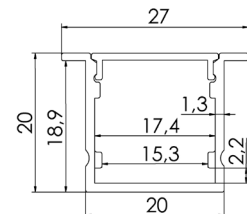

ALU PROFILE SET R2720

LED Strips and Profiles

DESCRIPTION: Recessed aluminium profile for LED strip system
Light distribution type: direct
Optical system: opal PC diffuser
Housing: aluminium
Colour: silver

INSTALLATION: Recessed-mounted (end caps and mounting brackets included)

ENVIRONMENT: Indoor

PRODUCT	LENGTH, mm	WIDTH, mm	HEIGHT, mm	COLOUR
Alu profile set R2720 SILVER 2m	2000	27,0	20,0	Silver
Alu profile set R2720 SILVER 3m	3000	27,0	20,0	Silver

AVAILABLE ACCESSORIES:

Product: End CAP - R2720 S
Description: Silver end cap

Product: END CAP with hole - R2720 S
Description: Silver end cap with hole

Product: MNT BRACKET - R2720 M
Description: Metallic mounting bracket