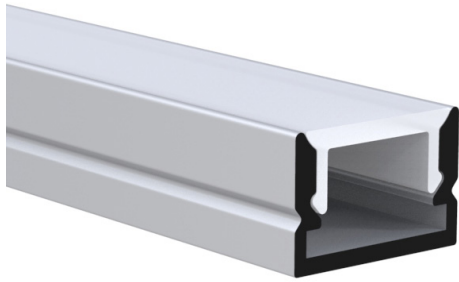

LED PROFILES

ALU PROFILE SET S1208

LED Strips and Profiles

DESCRIPTION: Surface aluminium profile for LED strip system
Light distribution type: direct
Optical system: opal PC diffuser
Housing: aluminium
Colour: silver