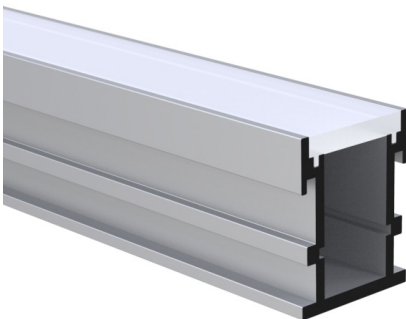

AVAILABLE ACCESSORIES:

Product: End CAP - F2011 S

Description: Silver end cap

Product: END CAP with hole - F2011 S

Description: Silver end cap with hole

ALU PROFILE SET F2126

LED Strips and Profiles

DESCRIPTION: Floor-mounted aluminium profile for LED strip system
Light distribution type: direct
Optical system: opal PC diffuser
Housing: aluminium
Colour: silver