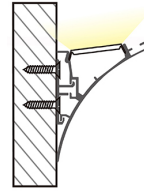

ALU PROFILE SET W3749

LED Strips and Profiles

DESCRIPTION: Wall-mounted aluminium profile for LED strip system
Light distribution type: direct
Optical system: opal PC diffuser
Housing: aluminium
Colour: white

INSTALLATION: On the wall (end caps included)

ENVIRONMENT: Indoor

PRODUCT	LENGTH, mm	WIDTH, mm	HEIGHT, mm	COLOUR
Alu profile set W3749 WHITE 2m	2000	37,1	49,1	White
Alu profile set W3749 WHITE 3m	3000	37,1	49,1	White