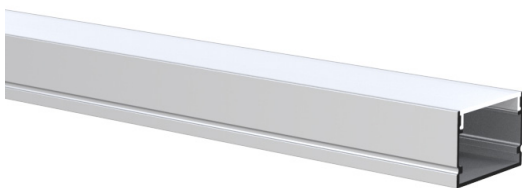

ALU PROFILE SET S3020