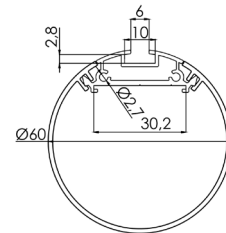

ALU PROFILE SET D6060

LED Strips and Profiles

DESCRIPTION: Decorative aluminium profile for LED strip system
Light distribution type: omnidirectional
Optical system: opal PC diffuser
Housing: aluminium
Colour: silver

INSTALLATION: Suspended (end caps and suspension wire included)

ENVIRONMENT: Indoor

PRODUCT	LENGTH, mm	WIDTH, mm	HEIGHT, mm	COLOUR
Alu profile set D6060 SILVER 2m	2000	60,0	60,0	Silver
Alu profile set D6060 SILVER 3m	3000	60,0	60,0	Silver

AVAILABLE ACCESSORIES:

Product: End CAP - D6060 S
Description: Silver end cap
Product: END CAP with hole - D6060 S
Description: Silver end cap with hole

Product: SUS WIRE - D6060 M
Description: Silicone end cap