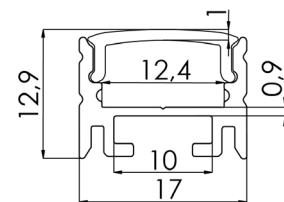

ALU PROFILE SET S1713

LED Strips and Profiles

DESCRIPTION: Surface aluminium profile for LED strip system
Light distribution type: direct
Optical system: opal PC diffuser
Housing: aluminium
Colour: silver

INSTALLATION: Surface-mounted (end caps and mounting brackets included)

ENVIRONMENT: Indoor

PRODUCT	LENGTH, mm	WIDTH, mm	HEIGHT, mm	COLOUR
Alu profile set S1713 SILVER 2m	2000	17,0	12,9	Silver
Alu profile set S1713 SILVER 3m	3000	17,0	12,9	Silver

AVAILABLE ACCESSORIES:

Product: End CAP - S1713 S
Description: Silver end cap

Product: END CAP with hole - S1713 S
Description: Silver end cap with hole

Product: MNT BRACKET- S1713 M
Description: Metallic mounting bracket