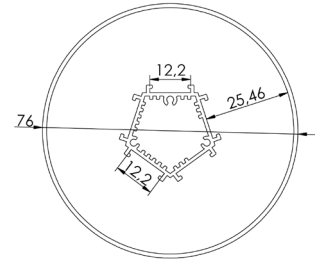

ALU PROFILE SET D7676

LED Strips and Profiles

DESCRIPTION: Decorative aluminium profile for LED strip system
Light distribution type: omnidirectional
Optical system: opal PC diffuser
Housing: aluminium
Colour: silver

INSTALLATION: Suspended (end caps and suspension wire included)

ENVIRONMENT: Indoor

PRODUCT	LENGTH, mm	WIDTH, mm	HEIGHT, mm	COLOUR
Alu profile set D7676 SILVER 2m	2000	76,0	76,0	Silver
Alu profile set D7676 SILVER 3m	3000	76,0	76,0	Silver

AVAILABLE ACCESSORIES:

Product: End CAP - D7676 S
Description: Silver end cap

Product: SUS WIRE - D7676 M
Description: Suspension wire