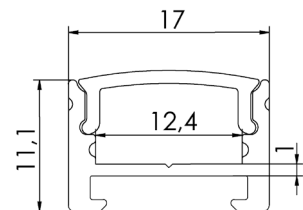

ALU PROFILE SET M1711

LED Strips and Profiles

DESCRIPTION: Magnetic aluminium profile for LED strip system
Light distribution type: direct
Optical system: opal PC diffuser
Housing: aluminium
Colour: silver

INSTALLATION: On the horizontal or vertical metal surface (end caps and magnets included)

ENVIRONMENT: Indoor

PRODUCT	LENGTH, mm	WIDTH, mm	HEIGHT, mm	COLOUR
Alu profile set M1711 SILVER 2m	2000	17,0	11,1	Silver
Alu profile set M1711 SILVER 3m	3000	17,0	11,1	Silver

AVAILABLE ACCESSORIES:

Product: End CAP - M1711 S
Description: Silver end cap

Product: END CAP with hole - M1711 S
Description: Silver end cap with hole