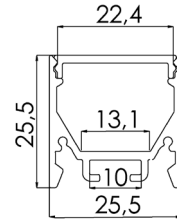

LED Strips and Profiles

DESCRIPTION: Surface aluminium profile for LED strip system
Light distribution type: direct
Optical system: opal PC diffuser
Housing: aluminium
Colour: silver

INSTALLATION: Surface-mounted (end caps and mounting brackets included)

ENVIRONMENT: Indoor

PRODUCT	LENGTH, mm	WIDTH, mm	HEIGHT, mm	COLOUR
Alu profile set S2525 SILVER 2m	2000	25,5	25,5	Silver
Alu profile set S2525 SILVER 3m	3000	25,5	25,5	Silver