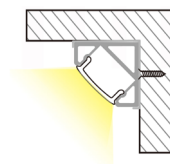

ALU PROFILE SET C1818

LED Strips and Profiles

PRODUCT	LENGTH, mm	WIDTH, mm	HEIGHT, mm	COLOUR
Alu profile set C1818 SILVER 2m	2000	18,5	18,5	Silver
Alu profile set C1818 SILVER 3m	3000	18,5	18,5	Silver