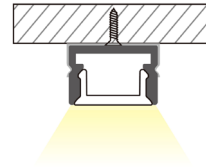

ALU PROFILE SET S1208

LED Strips and Profiles

DESCRIPTION: Surface aluminium profile for LED strip system
Light distribution type: direct
Optical system: opal PC diffuser
Housing: aluminium
Colour: silver

INSTALLATION: Surface-mounted (end caps and mounting brackets included)

ENVIRONMENT: Indoor

PRODUCT	LENGTH, mm	WIDTH, mm	HEIGHT, mm	COLOUR
Alu profile set S1208 SILVER 2m	2000	12,0	8,0	Silver
Alu profile set S1208 SILVER 3m	3000	12,0	8,0	Silver