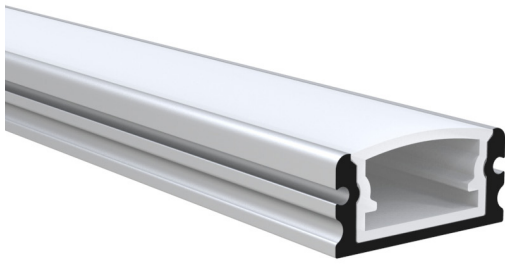

ALU PROFILE SET I1809

LED Strips and Profiles

DESCRIPTION: Waterproof aluminium profile for LED strip system
Light distribution type: direct
Optical system: opal PC diffuser
Housing: aluminium
Colour: silver

INSTALLATION: On the ceiling or wall (end caps and mounting brackets included)

ENVIRONMENT: Outdoor with roof

PRODUCT	LENGTH, mm	WIDTH, mm	HEIGHT, mm	COLOUR
Alu profile set I1809 SILVER 2m	2000	18,0	8,7	Silver
Alu profile set I1809 SILVER 3m	3000	18,0	8,7	Silver

AVAILABLE ACCESSORIES:

Product: End CAP - I1809 S
Description: Silver end cap

Product: END CAP with hole - I1809 S
Description: Silver end cap with hole

Product: End CAP - I1809 silicone
Description: Silicone end cap

Product: END CAP with hole - I1809 silicone
Description: Silicone end cap with hole

Product: MNT BRACKET - I1809 M
Description: Metallic mounting bracket