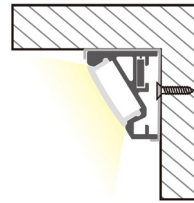

ALU PROFILE SET C2016

LED Strips and Profiles

DESCRIPTION: Corner aluminium profile for LED strip system
Light distribution type: direct
Optical system: opal PC diffuser
Housing: aluminium
Colour: silver

INSTALLATION: In the corner (end caps and mounting brackets included)

ENVIRONMENT: Indoor

PRODUCT	LENGTH, mm	WIDTH, mm	HEIGHT, mm	COLOUR
Alu profile set C2016 SILVER 2m	2000	20,0	16,0	Silver
Alu profile set C2016 SILVER 3m	3000	20,0	16,0	Silver