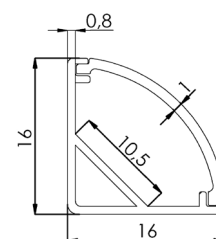

ALU PROFILE SET C1616

LED Strips and Profiles

DESCRIPTION: Corner aluminium profile for LED strip system
Light distribution type: direct
Optical system: opal PC diffuser
Housing: aluminium
Colour: silver; black

INSTALLATION: In the corner (end caps and mounting brackets included)

ENVIRONMENT: Indoor

PRODUCT	LENGTH, mm	WIDTH, mm	HEIGHT, mm	COLOUR
Alu profile set C1616 SILVER 2m	2000	16,0	16,0	Silver
Alu profile set C1616 SILVER 3m	3000	16,0	16,0	Silver
Alu profile set C1616 BLACK 2m	2000	16,0	16,0	Black
Alu profile set C1616 BLACK 3m	3000	16,0	16,0	Black