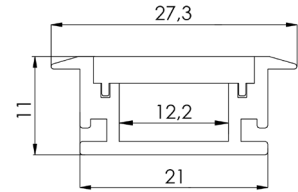

PRODUCT	LENGTH, mm	WIDTH, mm	HEIGHT, mm	COLOUR
Alu profile set F2711 SILVER 2m	2000	27,3	11,0	Silver
Alu profile set F2711 SILVER 3m	3000	27,3	11,0	Silver

AVAILABLE ACCESSORIES:

Product: End CAP - F2711 S
Description: Silver end cap

Product: END CAP with hole - F2711 S
Description: Silver end cap with hole