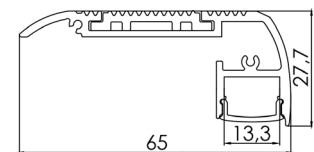

PRODUCT	LENGTH, mm	WIDTH, mm	HEIGHT, mm	COLOUR
Alu profile set F6528 BLACK 2m	2000	65,0	27,7	Black
Alu profile set F6528 BLACK 3m	3000	65,0	27,7	Black