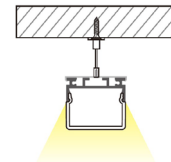

ALU PROFILE SET S2623

LED Strips and Profiles

DESCRIPTION: Surface aluminium profile for LED strip system
Light distribution type: direct
Optical system: opal PC diffuser
Housing: aluminium
Colour: silver

INSTALLATION: Surface-mounted or suspended (end caps and mounting brackets included)

ENVIRONMENT: Indoor

PRODUCT	LENGTH, mm	WIDTH, mm	HEIGHT, mm	COLOUR
Alu profile set S2623 SILVER 2m	2000	26,7	23,4	Silver
Alu profile set S2623 SILVER 3m	3000	26,7	23,4	Silver