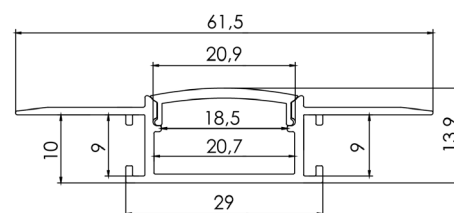

PRODUCT	LENGTH, mm	WIDTH, mm	HEIGHT, mm	COLOUR
Alu profile set T6214 SILVER 2m	2000	61,5	13,9	Silver
Alu profile set T6214 SILVER 3m	3000	61,5	13,9	Silver

AVAILABLE ACCESSORIES:

Product: End CAP - T6214 S
Description: Silver end cap
Product: END CAP with hole - T6214 S
Description: Silver end cap with hole

Product: JOINT I - T6214 M
Description: I joint accessory