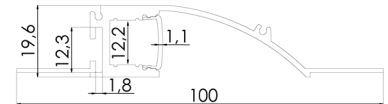

INSTALLATION: In the wall (end caps included)

ENVIRONMENT: Indoor

PRODUCT	LENGTH, mm	WIDTH, mm	HEIGHT, mm	COLOUR
Alu profile set W20100 SILVER 2m	2000	19,6	100,0	Silver
Alu profile set W20100 SILVER 3m	3000	19,6	100,0	Silver