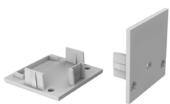

AVAILABLE ACCESSORIES:

Product: End CAP - S35350 S
Description: Silver end cap