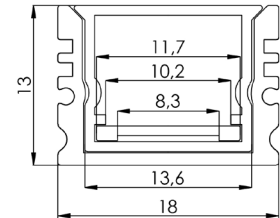

PRODUCT	LENGTH, mm	WIDTH, mm	HEIGHT, mm	COLOUR
Alu profile set I1813 SILVER 2m	2000	18,0	13,0	Silver
Alu profile set I1813 SILVER 3m	3000	18,0	13,0	Silver

AVAILABLE ACCESSORIES:

Product: End CAP - I1813 S
Description: Silver end cap
Product: END CAP with hole - I1813 S
Description: Silver end cap with hole

Product: End CAP - I1813 silicone
Description: Silicone end cap
Product: END CAP with hole - I1813 silicone
Description: Silicone end cap with hole

Product: MNT BRACKET - I1813 M
Description: Metallic mounting bracket