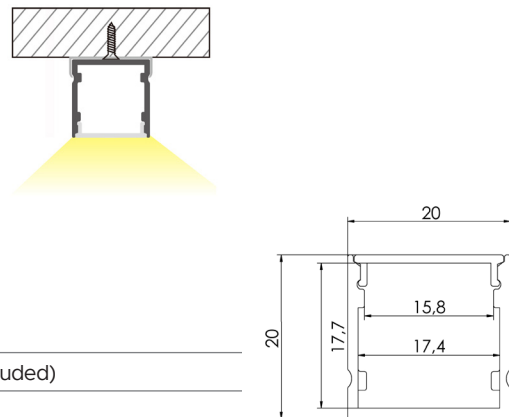

ALU PROFILE SET S2020

LED Strips and Profiles

DESCRIPTION: Surface aluminium profile for LED strip system
Light distribution type: direct
Optical system: opal PC diffuser
Housing: aluminium
Colour: silver

INSTALLATION: Surface-mounted (end caps and mounting brackets included)

ENVIRONMENT: Indoor

PRODUCT	LENGTH, mm	WIDTH, mm	HEIGHT, mm	COLOUR
Alu profile set S2020 SILVER 2m	2000	20,0	20,0	Silver
Alu profile set S2020 SILVER 3m	3000	20,0	20,0	Silver

AVAILABLE ACCESSORIES:

Product: End CAP - S2020 S
Description: Silver end cap
Product: END CAP with hole - S2020 S
Description: Silver end cap with hole

Product: MNT BRACKET- S2020 M
Description: Metallic mounting bracket