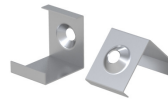

AVAILABLE ACCESSORIES:

Product: End CAP - I1616 silicone
Description: Silicone end cap
Product: END CAP with hole - I1616 silicone
Description: Silicone end cap with hole

Product: MNT BRACKET - I1616 M
Description: Metallic mounting bracket