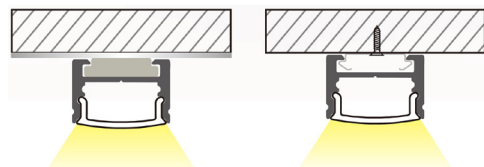

ALU PROFILE SET M1711

LED Strips and Profiles

DESCRIPTION: Magnetic aluminium profile for LED strip system
Light distribution type: direct
Optical system: opal PC diffuser
Housing: aluminium
Colour: silver

INSTALLATION: On the horizontal or vertical metal surface (end caps and magnets included)

ENVIRONMENT: Indoor

PRODUCT	LENGTH, mm	WIDTH, mm	HEIGHT, mm	COLOUR
Alu profile set M1711 SILVER 2m	2000	17,0	11,1	Silver
Alu profile set M1711 SILVER 3m	3000	17,0	11,1	Silver

AVAILABLE ACCESSORIES:

Product: End CAP - M1711 S
Description: Silver end cap

Product: END CAP with hole - M1711 S
Description: Silver end cap with hole

Product: MNT BRACKET - M1711 M
Description: Metallic mounting bracket

Product: MAGNET- M1711 M
Description: Magnet