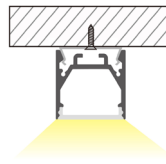

LED Strips and Profiles

DESCRIPTION: Surface aluminium profile for LED strip system
Light distribution type: direct
Optical system: opal PC diffuser
Housing: aluminium
Colour: silver

INSTALLATION: Surface-mounted (end caps and mounting brackets included)

ENVIRONMENT: Indoor

PRODUCT	LENGTH, mm	WIDTH, mm	HEIGHT, mm	COLOUR
Alu profile set S2525 SILVER 2m	2000	25,5	25,5	Silver
Alu profile set S2525 SILVER 3m	3000	25,5	25,5	Silver