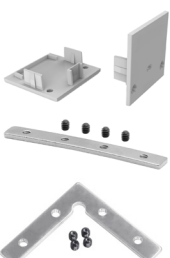

AVAILABLE ACCESSORIES:

Product: End CAP - S3535M S
Description: Silver end cap
Product: END CAP with hole - S3535M S
Description: Silver end cap with hole
Product: JOINT I - S3535M M
Description: I joint accessory
Product: JOINT L - S3535M M
Description: L joint accessory