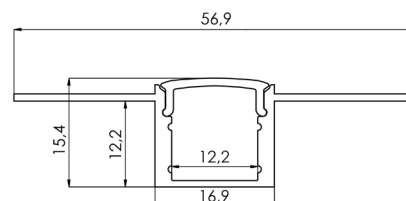

PRODUCT	LENGTH, mm	WIDTH, mm	HEIGHT, mm	COLOUR
Alu profile set T5715 SILVER 2m	2000	56,9	15,4	Silver
Alu profile set T5715 SILVER 3m	3000	56,9	15,4	Silver

AVAILABLE ACCESSORIES:

Product: End CAP - T5715 S
Description: Silver end cap
Product: END CAP with hole - T5715 S
Description: Silver end cap with hole

ALU PROFILE SET T6214

LED Strips and Profiles