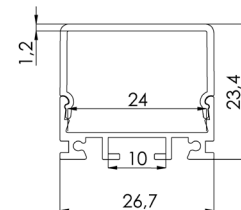

ALU PROFILE SET S2623

LED Strips and Profiles

DESCRIPTION: Surface aluminium profile for LED strip system
Light distribution type: direct
Optical system: opal PC diffuser
Housing: aluminium
Colour: silver

INSTALLATION: Surface-mounted or suspended (end caps and mounting brackets included)

ENVIRONMENT: Indoor

PRODUCT	LENGTH, mm	WIDTH, mm	HEIGHT, mm	COLOUR
Alu profile set S2623 SILVER 2m	2000	26,7	23,4	Silver
Alu profile set S2623 SILVER 3m	3000	26,7	23,4	Silver

AVAILABLE ACCESSORIES:

Product: End CAP - S2623 S
Description: Silver end cap

Product: END CAP with hole - S2623 S
Description: Silver end cap with hole

Product: MNT BRACKET- S2623 M
Description: Metallic mounting bracket

Product: SUS WIRE - S2623 M
Description: Suspension wire