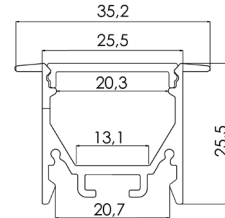

ALU PROFILE SET R3525

LED Strips and Profiles

DESCRIPTION: Recessed aluminium profile for LED strip system
Light distribution type: direct
Optical system: opal PC diffuser
Housing: aluminium
Colour: silver

INSTALLATION: Recessed-mounted (end caps and mounting clips included)

ENVIRONMENT: Indoor

PRODUCT	LENGTH, mm	WIDTH, mm	HEIGHT, mm	COLOUR
Alu profile set R3525 SILVER 2m	2000	35,2	25,5	Silver
Alu profile set R3525 SILVER 3m	3000	35,2	25,5	Silver