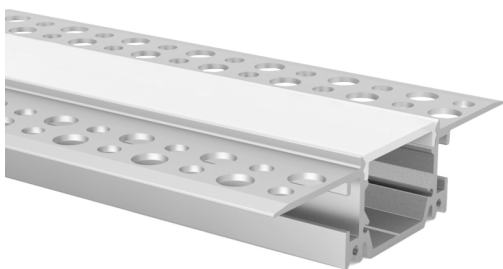

ALU PROFILE SET T7319

LED Strips and Profiles

DESCRIPTION: Trimless aluminium profile for LED strip system
Light distribution type: direct
Optical system: opal PC diffuser
Housing: aluminium
Colour: silver

INSTALLATION: In the ceiling (end caps included)

ENVIRONMENT: Indoor