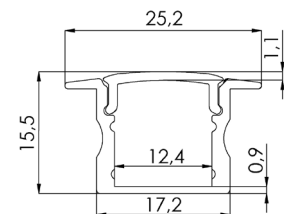

ALU PROFILE SET R2515

LED Strips and Profiles

DESCRIPTION: Recessed aluminium profile for LED strip system
Light distribution type: direct
Optical system: opal PC diffuser
Housing: aluminium
Colour: silver

INSTALLATION: Recessed-mounted (end caps and mounting brackets included)

ENVIRONMENT: Indoor

PRODUCT	LENGTH, mm	WIDTH, mm	HEIGHT, mm	COLOUR
Alu profile set R2515 SILVER 2m	2000	25,2	15,5	Silver
Alu profile set R2515 SILVER 3m	3000	25,2	15,5	Silver

AVAILABLE ACCESSORIES:

Product: End CAP - R2515 S
Description: Silver end cap

Product: END CAP with hole - R2515 S
Description: Silver end cap with hole

Product: MNT BRACKET- R2515 M
Description: Metallic mounting bracket