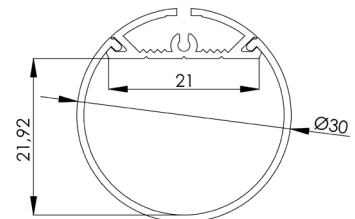

ALU PROFILE SET D3030

LED Strips and Profiles

DESCRIPTION: Decorative aluminium profile for LED strip system
Light distribution type: omnidirectional
Optical system: opal PC diffuser
Housing: aluminium
Colour: silver

INSTALLATION: Suspended (end caps and suspension wire included)

ENVIRONMENT: Indoor

PRODUCT	LENGTH, mm	WIDTH, mm	HEIGHT, mm	COLOUR
Alu profile set D3030 SILVER 2m	2000	30,0	30,0	Silver
Alu profile set D3030 SILVER 3m	3000	30,0	30,0	Silver

AVAILABLE ACCESSORIES:

Product: End CAP - D3030 S
Description: Silver end cap

Product: END CAP with hole - D3030 S
Description: Silver end cap with hole

Product: SUS WIRE - D3030 S
Description: Suspension wire