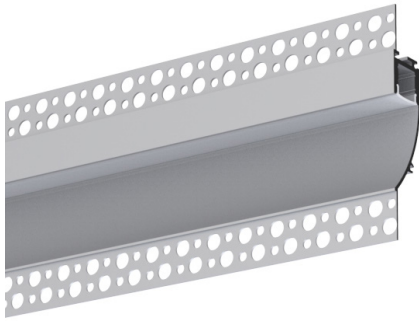

ALU PROFILE SET W20100

LED Strips and Profiles

DESCRIPTION: Recessed wall-mounted aluminium profile for LED strip system
Light distribution type: indirect
Optical system: opal PC diffuser
Housing: aluminium
Colour: silver

INSTALLATION: In the wall (end caps included)

ENVIRONMENT: Indoor

PRODUCT	LENGTH, mm	WIDTH, mm	HEIGHT, mm	COLOUR
Alu profile set W20100 SILVER 2m	2000	19,6	100,0	Silver
Alu profile set W20100 SILVER 3m	3000	19,6	100,0	Silver

AVAILABLE ACCESSORIES:

Product: End CAP - W20100 S
Description: Silver end cap

Product: END CAP with hole - W20100 S
Description: Silver end cap with hole