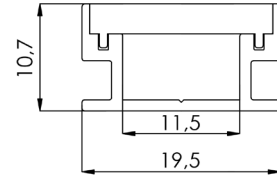

PRODUCT	LENGTH, mm	WIDTH, mm	HEIGHT, mm	COLOUR
Alu profile set F2011 SILVER 2m	2000	19,5	10,7	Silver
Alu profile set F2011 SILVER 3m	3000	19,5	10,7	Silver

AVAILABLE ACCESSORIES:

Product: End CAP - F2011 S

Description: Silver end cap

Product: END CAP with hole - F2011 S

Description: Silver end cap with hole