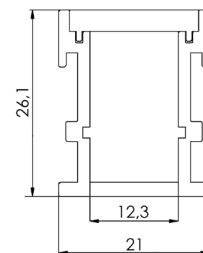

PRODUCT	LENGTH, mm	WIDTH, mm	HEIGHT, mm	COLOUR
Alu profile set F2126 SILVER 2m	2000	21,0	26,1	Silver
Alu profile set F2126 SILVER 3m	3000	21,0	26,1	Silver