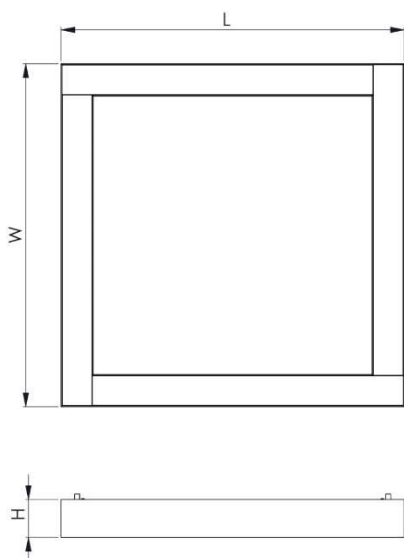

Dimensions

L – 600 / 900 / 1200 x W – 600 / 900 / 1200 x H - 68mm

Product Code

OAC-24-4K-WH	Ouse ACU, 24w, 4K, 2,807lm. 600mm x 600mm body finished RAL9003
OAC-34-4K-WH	Ouse ACU, 34w, 4K, 3,825lm. 600mm x 600mm body finished RAL9003
OAC-50-4K-WH	Ouse ACU, 50w, 4K, 5,258lm. 600mm x 600mm body finished RAL9003
OAC-36-4K-WH	Ouse ACU, 36w, 4K, 3,765lm. 900mm x 900mm body finished RAL9003
OAC-52-4K-WH	Ouse ACU, 52w, 4K, 5,124lm. 900mm x 900mm body finished RAL9003
OAC-77-4K-WH	Ouse ACU, 77w, 4K, 6,949lm. 900mm x 900mm body finished RAL9003
OAC-48-4K-WH	Ouse ACU, 48w, 4K, 5,020lm. 1200mm x 1200mm body finished RAL9003
OAC-70-4K-WH	Ouse ACU, 70w, 4K, 6,832lm. 1200mm x 1200mm body finished RAL9003
OAC-103-4K-WH	Ouse ACU, 103w, 4K, 9,265lm. 1200mm x 1200mm body finished RAL9003