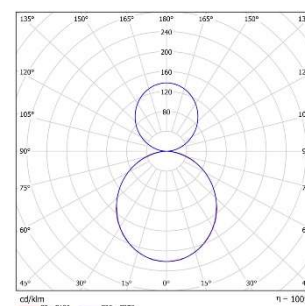

Lina 50 ACU

Dimensions

W = 50mm x L = 1159/1439mm x H = 99mm

Product Code

LIN5-21-4K-WH-M***	LINA 50, 21w, 4K, 2,644lm, 1159mm body c/w acoustic felt baffle
LIN5-29-4K-WH-M***	LINA 50, 29w, 4K, 3,644lm, 1159mm body c/w acoustic felt baffle
LIN5-43-4K-WH-M***	LINA 50, 43w, 4K, 4,953lm, 1159mm body c/w acoustic felt baffle
LIN5-26-4K-WH-M***	LINA 50, 26w, 4K, 3,392lm, 1439mm body, c/w acoustic felt baffle
LIN5-37-4K-WH-M***	LINA 50, 37w, 4K, 4,622lm, 1439mm body, c/w acoustic felt baffle
LIN5-54-4K-WH-M***	LINA 50, 54w, 4K, 6,354lm, 1439mm body, c/w acoustic felt baffle