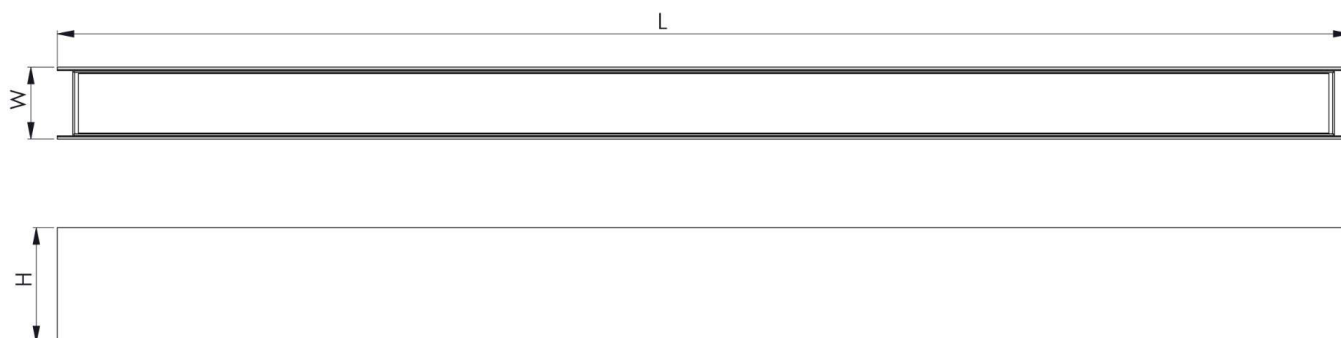

Lina 50 ACU

Stylish suspended standalone direct/indirect Acoustic LED available with various felt colour options .

- Classrooms
- Offices
- Hospitals
- Meeting Rooms
- Atriums

Features

- Extruded aluminium body epoxy powder coated all RAL options available
- Stand alone
- Direct/Indirect
- Acoustic baffles (Option of colours)
- Philips LED and driver system for optimum performance
- Premium white Ra90 LED module available

Options

- Micro-prism optic – **(MP19)**
- Opal PMMA – **(OP)**
- Tuneable white – **(TW)**
- DALI – **(DA)**
- Casambi wireless bluetooth control **(BTC)**
- CRI 90 – **(Ra9)**
- Standard 3hr emergency – **(M3)**
- DALI monitored emergency – **(D3)**

Lina 50 ACU

Dimensions

W = 50mm x L = 1159/1439mm x H = 99mm

Product Code

LIN5-21-4K-WH-M***	LINA 50, 21w, 4K, 2,644lm, 1159mm body c/w acoustic felt baffle
LIN5-29-4K-WH-M***	LINA 50, 29w, 4K, 3,644lm, 1159mm body c/w acoustic felt baffle
LIN5-43-4K-WH-M***	LINA 50, 43w, 4K, 4,953lm, 1159mm body c/w acoustic felt baffle
LIN5-26-4K-WH-M***	LINA 50, 26w, 4K, 3,392lm, 1439mm body, c/w acoustic felt baffle
LIN5-37-4K-WH-M***	LINA 50, 37w, 4K, 4,622lm, 1439mm body, c/w acoustic felt baffle
LIN5-54-4K-WH-M***	LINA 50, 54w, 4K, 6,354lm, 1439mm body, c/w acoustic felt baffle