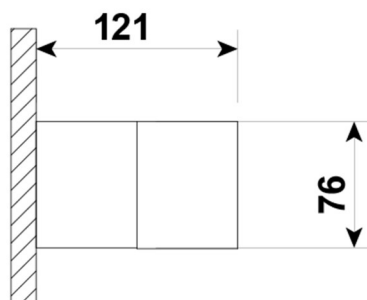

## Dimensions

## Product Code

LIN6W-20-4K-DI-WH	LINA 60 W, 20w, 2739lm, 587mm body, finished white RAL9003
LIN6W-33-4K-DI-WH	LINA 60 W, 33w, 4565lm, 868mm body, finished white RAL9003
LIN6W-46-4K-DI-WH	LINA 60 W, 46w, 6391lm, 1149mm body, finished white RAL9003