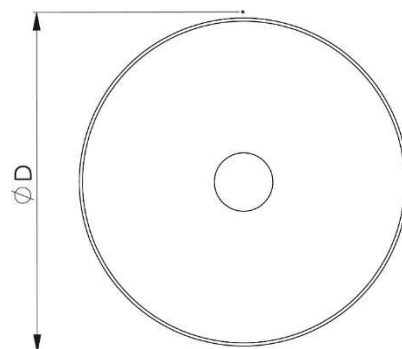

## Dimensions

H = 235mm x D = 500mm

## Product Code

LEX-34-4K-9006-LS140

Lexden, 34w, 4K, 5,009lm, 235mm H x 500mm D

LEX-48-4K-9006-LS140

Lexden, 48w, 4K, 7,073lm, 235mm H x 500mm D

LEX-68-4K-9006-LS140

Lexden, 68w, 4K, 9,663lm, 235mm H x 500mm D