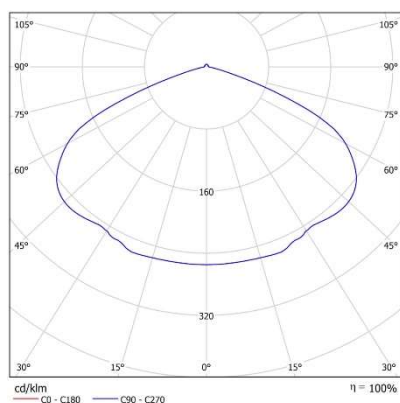

Dimensions

H = 235mm x D = 500mm

Product Code

LEX-34-4K-9006-LS140

Lexden, 34w, 4K, 5,009lm, 235mm H x 500mm D

LEX-48-4K-9006-LS140

Lexden, 48w, 4K, 7,073lm, 235mm H x 500mm D

LEX-68-4K-9006-LS140

Lexden, 68w, 4K, 9,663lm, 235mm H x 500mm D

Optics

LS 140