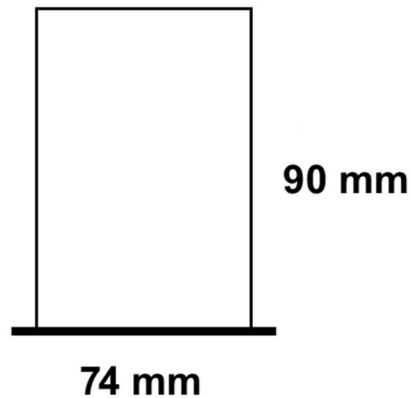

Dimensions

Product Code

LINA 60 R is available as fully customisable product from a single stand-alone unit to continuous lines of light with intersections, Tee's, Elbows. LINA has the option for optics, paint colour, lumen outputs and is available trim less upon request, the product has untold capabilities.