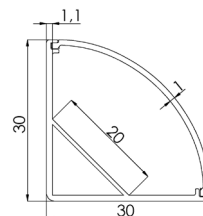

ALU PROFILE SET C3030

LED Strips and Profiles

PRODUCT	LENGTH, mm	WIDTH, mm	HEIGHT, mm	COLOUR
Alu profile set C3030 SILVER 2m	2000	30,0	30,0	Silver
Alu profile set C3030 SILVER 3m	3000	30,0	30,0	Silver

AVAILABLE ACCESSORIES:

Product: End CAP - C3030 S
Description: Silver end cap
Product: END CAP with hole - C3030 S
Description: Silver end cap with hole

Product: MNT BRACKET - C3030 M
Description: Metallic mounting bracket