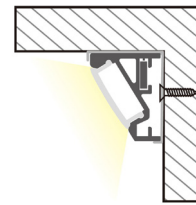

ALU PROFILE SET C2016

LED Strips and Profiles

DESCRIPTION: Corner aluminium profile for LED strip system
Light distribution type: direct
Optical system: opal PC diffuser
Housing: aluminium
Colour: silver

INSTALLATION: In the corner (end caps and mounting brackets included)

ENVIRONMENT: Indoor

PRODUCT	LENGTH, mm	WIDTH, mm	HEIGHT, mm	COLOUR
Alu profile set C2016 SILVER 2m	2000	20,0	16,0	Silver
Alu profile set C2016 SILVER 3m	3000	20,0	16,0	Silver