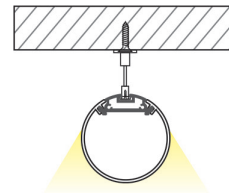

ALU PROFILE SET D6060

LED Strips and Profiles

DESCRIPTION: Decorative aluminium profile for LED strip system
Light distribution type: omnidirectional
Optical system: opal PC diffuser
Housing: aluminium
Colour: silver

INSTALLATION: Suspended (end caps and suspension wire included)

ENVIRONMENT: Indoor

PRODUCT	LENGTH, mm	WIDTH, mm	HEIGHT, mm	COLOUR
Alu profile set D6060 SILVER 2m	2000	60,0	60,0	Silver
Alu profile set D6060 SILVER 3m	3000	60,0	60,0	Silver