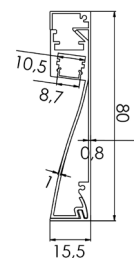

ALU PROFILE SET W1580

LED Strips and Profiles

PRODUCT	LENGTH, mm	WIDTH, mm	HEIGHT, mm	COLOUR
Alu profile set W1580 BLACK 2m	2000	15,5	80,0	Black
Alu profile set W1580 BLACK 3m	3000	15,5	80,0	Black

AVAILABLE ACCESSORIES:

Product: End CAP - W1580 S
Description: Silver end cap
Product: END CAP with hole - W1580 S
Description: Silver end cap with hole

Product: End CAP - W1580 B
Description: Black end cap
Product: END CAP with hole - W1580 B
Description: Black end cap with hole