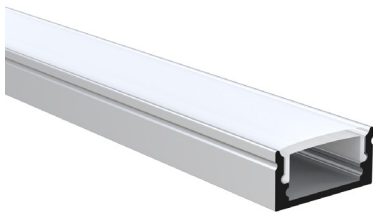

ALU PROFILE SET S1709

LED Strips and Profiles

DESCRIPTION: Surface aluminium profile for LED strip system
Light distribution type: direct
Optical system: opal PC diffuser
Housing: aluminium
Colour: silver; black

INSTALLATION: Surface-mounted (end caps and mounting brackets included)

ENVIRONMENT: Indoor

PRODUCT	LENGTH, mm	WIDTH, mm	HEIGHT, mm	COLOUR
Alu profile set S1709 SILVER 2m	2000	17,0	8,8	Silver
Alu profile set S1709 SILVER 3m	3000	17,0	8,8	Silver
Alu profile set S1709 BLACK 2m	2000	17,0	8,8	Black
Alu profile set S1709 BLACK 3m	3000	17,0	8,8	Black

AVAILABLE ACCESSORIES:

Product: End CAP - S1709 S
Description: Silver end cap

Product: END CAP with hole - S1709 S
Description: Silver end cap with hole

Product: End CAP - S1709 B
Description: Black end cap

Product: END CAP with hole - S1709 B
Description: Black end cap with hole

Product: MNT BRACKET - S1709 M
Description: Metallic mounting bracket

Product: DIFFUSER - S1709 B 2m
Description: Black diffuser, 2m

Product: DIFFUSER - S1709 B 3m
Description: Black diffuser, 3m