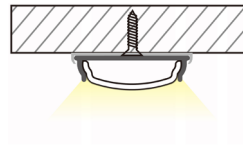

ALU PROFILE SET B1705

LED Strips and Profiles

DESCRIPTION: Bendable aluminium profile for LED strip system
Light distribution type: direct
Optical system: opal PC diffuser
Housing: aluminium
Colour: silver; black

INSTALLATION: On the horizontal or vertical surface (end caps and mounting brackets included)

ENVIRONMENT: Indoor

PRODUCT	LENGTH, mm	WIDTH, mm	HEIGHT, mm	COLOUR
Alu profile set B1705 SILVER 2m	2000	17,8	5,1	Silver
Alu profile set B1705 SILVER 3m	3000	17,8	5,1	Silver
Alu profile set B1705 BLACK 2m	2000	17,8	5,1	Black
Alu profile set B1705 BLACK 3m	3000	17,8	5,1	Black