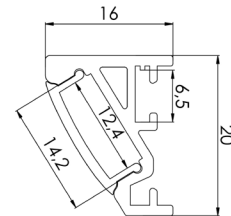

ALU PROFILE SET C2016

LED Strips and Profiles

DESCRIPTION: Corner aluminium profile for LED strip system
Light distribution type: direct
Optical system: opal PC diffuser
Housing: aluminium
Colour: silver

INSTALLATION: In the corner (end caps and mounting brackets included)

ENVIRONMENT: Indoor

PRODUCT	LENGTH, mm	WIDTH, mm	HEIGHT, mm	COLOUR
Alu profile set C2016 SILVER 2m	2000	20,0	16,0	Silver
Alu profile set C2016 SILVER 3m	3000	20,0	16,0	Silver

AVAILABLE ACCESSORIES:

Product: End CAP - C2016 S
Description: Silver end cap
Product: END CAP with hole - C2016 S
Description: Silver end cap with hole

Product: MNT BRACKET - C2016 M
Description: Metallic mounting bracket