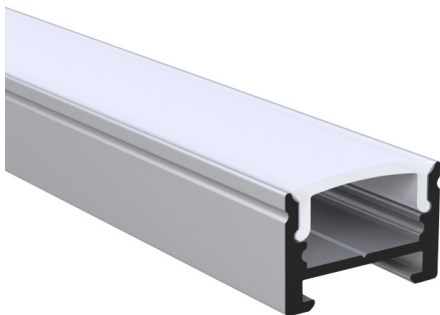

ALU PROFILE SET C2016

LED Strips and Profiles

DESCRIPTION: Corner aluminium profile for LED strip system
Light distribution type: direct
Optical system: opal PC diffuser
Housing: aluminium
Colour: silver

INSTALLATION: In the corner (end caps and mounting brackets included)

ENVIRONMENT: Indoor

PRODUCT	LENGTH, mm	WIDTH, mm	HEIGHT, mm	COLOUR
Alu profile set C2016 SILVER 2m	2000	20,0	16,0	Silver
Alu profile set C2016 SILVER 3m	3000	20,0	16,0	Silver

AVAILABLE ACCESSORIES:

Product: End CAP - C2016 S
Description: Silver end cap
Product: END CAP with hole - C2016 S
Description: Silver end cap with hole

Product: MNT BRACKET - C2016 M
Description: Metallic mounting bracket

ALU PROFILE SET M1711

LED Strips and Profiles

DESCRIPTION: Magnetic aluminium profile for LED strip system
Light distribution type: direct
Optical system: opal PC diffuser
Housing: aluminium
Colour: silver

INSTALLATION: On the horizontal or vertical metal surface (end caps and magnets included)

ENVIRONMENT: Indoor

PRODUCT	LENGTH, mm	WIDTH, mm	HEIGHT, mm	COLOUR
Alu profile set M1711 SILVER 2m	2000	17,0	11,1	Silver
Alu profile set M1711 SILVER 3m	3000	17,0	11,1	Silver

AVAILABLE ACCESSORIES:

Product: End CAP - M1711 S
Description: Silver end cap
Product: END CAP with hole - M1711 S
Description: Silver end cap with hole

Product: MNT BRACKET - M1711 M
Description: Metallic mounting bracket
Product: MAGNET- M1711 M
Description: Magnet