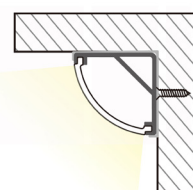

ALU PROFILE SET C1616

LED Strips and Profiles

DESCRIPTION: Corner aluminium profile for LED strip system
Light distribution type: direct
Optical system: opal PC diffuser
Housing: aluminium
Colour: silver; black

INSTALLATION: In the corner (end caps and mounting brackets included)

ENVIRONMENT: Indoor

PRODUCT	LENGTH, mm	WIDTH, mm	HEIGHT, mm	COLOUR
Alu profile set C1616 SILVER 2m	2000	16,0	16,0	Silver
Alu profile set C1616 SILVER 3m	3000	16,0	16,0	Silver
Alu profile set C1616 BLACK 2m	2000	16,0	16,0	Black
Alu profile set C1616 BLACK 3m	3000	16,0	16,0	Black