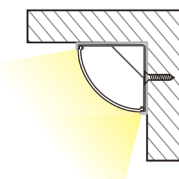

ALU PROFILE SET C3030

LED Strips and Profiles

PRODUCT	LENGTH, mm	WIDTH, mm	HEIGHT, mm	COLOUR
Alu profile set C3030 SILVER 2m	2000	30,0	30,0	Silver
Alu profile set C3030 SILVER 3m	3000	30,0	30,0	Silver