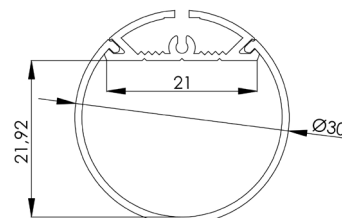

ALU PROFILE SET D3030

LED Strips and Profiles

DESCRIPTION: Decorative aluminium profile for LED strip system
Light distribution type: omnidirectional
Optical system: opal PC diffuser
Housing: aluminium
Colour: silver

INSTALLATION: Suspended (end caps and suspension wire included)

ENVIRONMENT: Indoor

PRODUCT	LENGTH, mm	WIDTH, mm	HEIGHT, mm	COLOUR
Alu profile set D3030 SILVER 2m	2000	30,0	30,0	Silver
Alu profile set D3030 SILVER 3m	3000	30,0	30,0	Silver

AVAILABLE ACCESSORIES:

Product: End CAP - D3030 S
Description: Silver end cap

Product: END CAP with hole - D3030 S
Description: Silver end cap with hole

Product: SUS WIRE - D3030 S
Description: Suspension wire