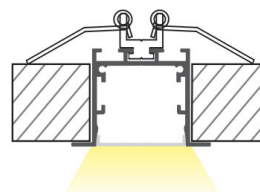

DESCRIPTION: Recessed aluminium profile for LED strip system
Light distribution type: direct
Optical system: opal PC diffuser
Housing: aluminium
Colour: silver

INSTALLATION: Recessed-mounted (end caps and mounting clips included)

ENVIRONMENT: Indoor

PRODUCT	LENGTH, mm	WIDTH, mm	HEIGHT, mm	COLOUR
Alu profile set R5035 SILVER 2m	2000	50,0	35,0	Silver
Alu profile set R5035 SILVER 3m	3000	50,0	35,0	Silver