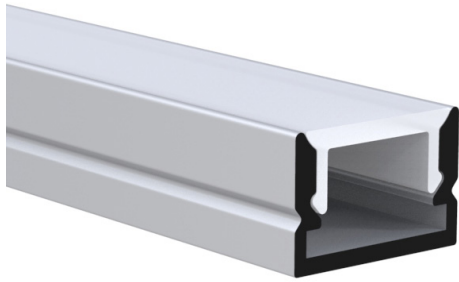

ALU PROFILE SET S1208

LED Strips and Profiles

DESCRIPTION: Surface aluminium profile for LED strip system
Light distribution type: direct
Optical system: opal PC diffuser
Housing: aluminium
Colour: silver

INSTALLATION: Surface-mounted (end caps and mounting brackets included)

ENVIRONMENT: Indoor

PRODUCT	LENGTH, mm	WIDTH, mm	HEIGHT, mm	COLOUR
Alu profile set S1208 SILVER 2m	2000	12,0	8,0	Silver
Alu profile set S1208 SILVER 3m	3000	12,0	8,0	Silver

AVAILABLE ACCESSORIES:

Product: End CAP - S1208 S
Description: Silver end cap

Product: END CAP with hole - S1208 S
Description: Silver end cap with hole

Product: MNT BRACKET - S1208 M
Description: Metallic mounting bracket