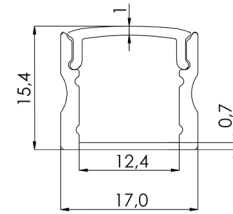

ALU PROFILE SET S1715

LED Strips and Profiles

DESCRIPTION: Surface aluminium profile for LED strip system
Light distribution type: direct
Optical system: opal PC diffuser
Housing: aluminium
Colour: silver; black

INSTALLATION: Surface-mounted (end caps and mounting brackets included)

ENVIRONMENT: Indoor

PRODUCT	LENGTH, mm	WIDTH, mm	HEIGHT, mm	COLOUR
Alu profile set S1715 SILVER 2m	2000	17,0	15,4	Silver
Alu profile set S1715 SILVER 3m	3000	17,0	15,4	Silver
Alu profile set S1715 BLACK 2m	2000	17,0	15,4	Black
Alu profile set S1715 BLACK 3m	3000	17,0	15,4	Black

AVAILABLE ACCESSORIES:

Product: End CAP - S1715 S
Description: Silver end cap

Product: END CAP with hole - S1715 S
Description: Silver end cap with hole

Product: End CAP - S1715 B
Description: Black end cap

Product: END CAP with hole - S1715 B
Description: Black end cap with hole

Product: MNT BRACKET - S1715 M
Description: Metallic mounting bracket

Product: DIFFUSER - S1715 B 2m
Description: Black diffuser, 2m

Product: DIFFUSER - S1715 B 3m
Description: Black diffuser, 3m