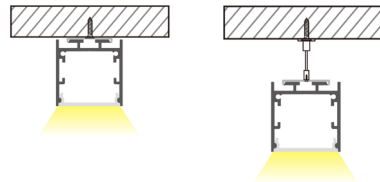

ALU PROFILE SET S3535M

LED Strips and Profiles

DESCRIPTION: Surface aluminium profile for LED strip system
Light distribution type: direct
Optical system: clear microprismatic diffuser, UGR<19
Housing: aluminium
Colour: silver

INSTALLATION: Surface-mounted or suspended (end caps and mounting brackets included)

ENVIRONMENT: Indoor

PRODUCT	LENGTH, mm	WIDTH, mm	HEIGHT, mm	COLOUR
Alu profile set S3535M SILVER 2m	2000	35,0	35,0	Silver
Alu profile set S3535M SILVER 3m	3000	35,0	35,0	Silver