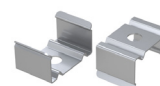

Product: MNT BRACKET- S1713 M
Description: Metallic mounting bracket