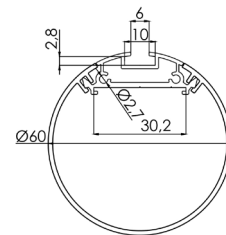

ALU PROFILE SET D6060

LED Strips and Profiles

DESCRIPTION: Decorative aluminium profile for LED strip system
Light distribution type: omnidirectional
Optical system: opal PC diffuser
Housing: aluminium
Colour: silver

INSTALLATION: Suspended (end caps and suspension wire included)

ENVIRONMENT: Indoor

PRODUCT	LENGTH, mm	WIDTH, mm	HEIGHT, mm	COLOUR
Alu profile set D6060 SILVER 2m	2000	60,0	60,0	Silver
Alu profile set D6060 SILVER 3m	3000	60,0	60,0	Silver

AVAILABLE ACCESSORIES:

Product: End CAP - D6060 S
Description: Silver end cap
Product: END CAP with hole - D6060 S
Description: Silver end cap with hole

Product: SUS WIRE - D6060 M
Description: Silicone end cap