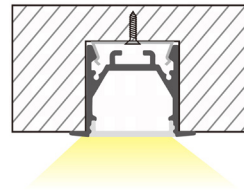

ALU PROFILE SET R3525

LED Strips and Profiles

DESCRIPTION: Recessed aluminium profile for LED strip system
Light distribution type: direct
Optical system: opal PC diffuser
Housing: aluminium
Colour: silver

INSTALLATION: Recessed-mounted (end caps and mounting clips included)

ENVIRONMENT: Indoor

PRODUCT	LENGTH, mm	WIDTH, mm	HEIGHT, mm	COLOUR
Alu profile set R3525 SILVER 2m	2000	35,2	25,5	Silver
Alu profile set R3525 SILVER 3m	3000	35,2	25,5	Silver