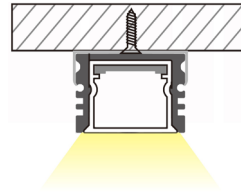

Product: END CAP with hole - I2609 silicone
Description: Silicone end cap with hole

Product: MNT BRACKET - I2609 M
Description: Metallic mounting bracket

ALU PROFILE SET I1813

LED Strips and Profiles

DESCRIPTION: Waterproof aluminium profile for LED strip system
Light distribution type: direct
Optical system: opal PC diffuser
Housing: aluminium
Colour: silver