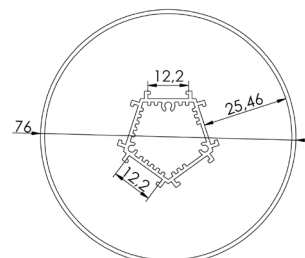

ALU PROFILE SET D7676

LED Strips and Profiles

DESCRIPTION: Decorative aluminium profile for LED strip system
Light distribution type: omnidirectional
Optical system: opal PC diffuser
Housing: aluminium
Colour: silver

INSTALLATION: Suspended (end caps and suspension wire included)

ENVIRONMENT: Indoor

PRODUCT	LENGTH, mm	WIDTH, mm	HEIGHT, mm	COLOUR
Alu profile set D7676 SILVER 2m	2000	76,0	76,0	Silver
Alu profile set D7676 SILVER 3m	3000	76,0	76,0	Silver

AVAILABLE ACCESSORIES:

Product: End CAP - D7676 S
Description: Silver end cap

Product: SUS WIRE - D7676 M
Description: Suspension wire