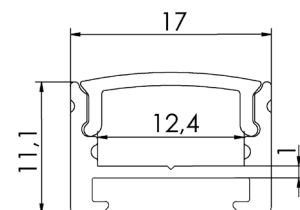

ALU PROFILE SET M1711

LED Strips and Profiles

DESCRIPTION: Magnetic aluminium profile for LED strip system
Light distribution type: direct
Optical system: opal PC diffuser
Housing: aluminium
Colour: silver

INSTALLATION: On the horizontal or vertical metal surface (end caps and magnets included)

ENVIRONMENT: Indoor

PRODUCT	LENGTH, mm	WIDTH, mm	HEIGHT, mm	COLOUR
Alu profile set M1711 SILVER 2m	2000	17,0	11,1	Silver
Alu profile set M1711 SILVER 3m	3000	17,0	11,1	Silver

AVAILABLE ACCESSORIES:

Product: End CAP - M1711 S
Description: Silver end cap
Product: END CAP with hole - M1711 S
Description: Silver end cap with hole