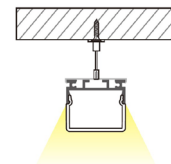

ALU PROFILE SET S2623

LED Strips and Profiles

DESCRIPTION: Surface aluminium profile for LED strip system
Light distribution type: direct
Optical system: opal PC diffuser
Housing: aluminium
Colour: silver

INSTALLATION: Surface-mounted or suspended (end caps and mounting brackets included)

ENVIRONMENT: Indoor

PRODUCT	LENGTH, mm	WIDTH, mm	HEIGHT, mm	COLOUR
Alu profile set S2623 SILVER 2m	2000	26,7	23,4	Silver
Alu profile set S2623 SILVER 3m	3000	26,7	23,4	Silver