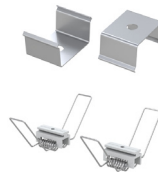

Product: MNT BRACKET - R3525 M
Description: Metallic mounting bracket
Product: MNT CLIP - R3525 M
Description: Metallic mounting clip

Product: JOINT I - R3525 M
Description: I joint accessory

ALU PROFILE SET R5035

LED Strips and Profiles