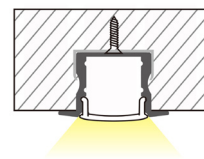

ALU PROFILE SET R2515

LED Strips and Profiles

DESCRIPTION: Recessed aluminium profile for LED strip system
Light distribution type: direct
Optical system: opal PC diffuser
Housing: aluminium
Colour: silver

INSTALLATION: Recessed-mounted (end caps and mounting brackets included)

ENVIRONMENT: Indoor

PRODUCT	LENGTH, mm	WIDTH, mm	HEIGHT, mm	COLOUR
Alu profile set R2515 SILVER 2m	2000	25,2	15,5	Silver
Alu profile set R2515 SILVER 3m	3000	25,2	15,5	Silver