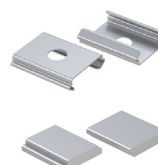

Product: MNT BRACKET - M1711 M
Description: Metallic mounting bracket
Product: MAGNET- M1711 M
Description: Magnet