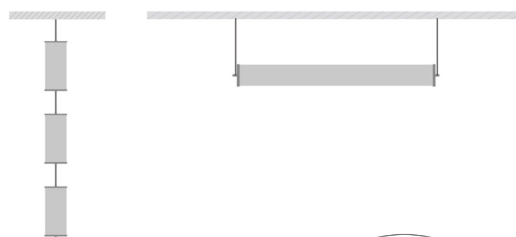

ALU PROFILE SET D7676

LED Strips and Profiles

DESCRIPTION: Decorative aluminium profile for LED strip system
Light distribution type: omnidirectional
Optical system: opal PC diffuser
Housing: aluminium
Colour: silver

INSTALLATION: Suspended (end caps and suspension wire included)

ENVIRONMENT: Indoor

PRODUCT	LENGTH, mm	WIDTH, mm	HEIGHT, mm	COLOUR
Alu profile set D7676 SILVER 2m	2000	76,0	76,0	Silver
Alu profile set D7676 SILVER 3m	3000	76,0	76,0	Silver

AVAILABLE ACCESSORIES:

Product: End CAP - D7676 S
Description: Silver end cap

Product: SUS WIRE - D7676 M
Description: Suspension wire