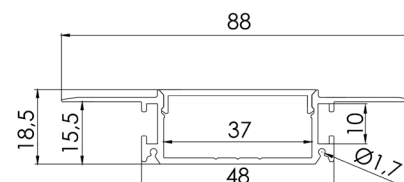

INSTALLATION: In the ceiling (end caps included)

ENVIRONMENT: Indoor

PRODUCT	LENGTH, mm	WIDTH, mm	HEIGHT, mm	COLOUR
Alu profile set T8819 SILVER 2m	2000	88,0	18,5	Silver
Alu profile set T8819 SILVER 3m	3000	88,0	18,5	Silver