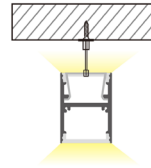

ALU PROFILE SET U2535

LED Strips and Profiles

DESCRIPTION: Suspended aluminium profile for LED strip system with up and down light distribution
Light distribution type: direct/indirect
Optical system: opal PC diffuser
Housing: aluminium
Colour: silver

INSTALLATION: Suspended (end caps and suspension brackets included)

ENVIRONMENT: Indoor

PRODUCT	LENGTH, mm	WIDTH, mm	HEIGHT, mm	COLOUR
Alu profile set U2535 SILVER 2m	2000	25,3	35,0	Silver
Alu profile set U2535 SILVER 3m	3000	25,3	35,0	Silver