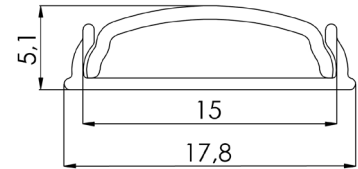

ALU PROFILE SET B1705

LED Strips and Profiles

DESCRIPTION: Bendable aluminium profile for LED strip system
Light distribution type: direct
Optical system: opal PC diffuser
Housing: aluminium
Colour: silver; black

INSTALLATION: On the horizontal or vertical surface (end caps and mounting brackets included)

ENVIRONMENT: Indoor

PRODUCT	LENGTH, mm	WIDTH, mm	HEIGHT, mm	COLOUR
Alu profile set B1705 SILVER 2m	2000	17,8	5,1	Silver
Alu profile set B1705 SILVER 3m	3000	17,8	5,1	Silver
Alu profile set B1705 BLACK 2m	2000	17,8	5,1	Black
Alu profile set B1705 BLACK 3m	3000	17,8	5,1	Black

AVAILABLE ACCESSORIES:

Product: End CAP - B1705 S
Description: Silver end cap
Product: END CAP with hole - B1705 S
Description: Silver end cap with hole
Product: End CAP - B1705 B
Description: Black end cap
Product: END CAP with hole - B1705 B
Description: Black end cap with hole

Product: MNT BRACKET - B1705 M
Description: Metallic mounting bracket