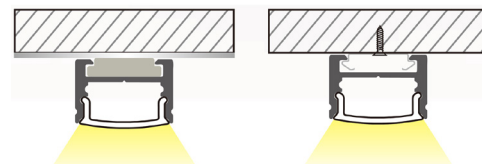

ALU PROFILE SET M1711

LED Strips and Profiles

DESCRIPTION: Magnetic aluminium profile for LED strip system
Light distribution type: direct
Optical system: opal PC diffuser
Housing: aluminium
Colour: silver

INSTALLATION: On the horizontal or vertical metal surface (end caps and magnets included)

ENVIRONMENT: Indoor

PRODUCT	LENGTH, mm	WIDTH, mm	HEIGHT, mm	COLOUR
Alu profile set M1711 SILVER 2m	2000	17,0	11,1	Silver
Alu profile set M1711 SILVER 3m	3000	17,0	11,1	Silver

AVAILABLE ACCESSORIES:

Product: End CAP - M1711 S
Description: Silver end cap
Product: END CAP with hole - M1711 S
Description: Silver end cap with hole

Product: MNT BRACKET - M1711 M
Description: Metallic mounting bracket
Product: MAGNET- M1711 M
Description: Magnet