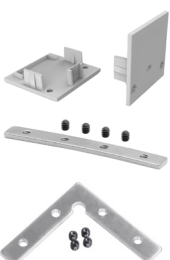

AVAILABLE ACCESSORIES:

Product: End CAP - S3535M S
Description: Silver end cap
Product: END CAP with hole - S3535M S
Description: Silver end cap with hole
Product: JOINT I - S3535M M
Description: I joint accessory
Product: JOINT L - S3535M M
Description: L joint accessory