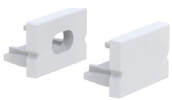

AVAILABLE ACCESSORIES:

Product: End CAP - S1208 S
Description: Silver end cap

Product: END CAP with hole - S1208 S
Description: Silver end cap with hole