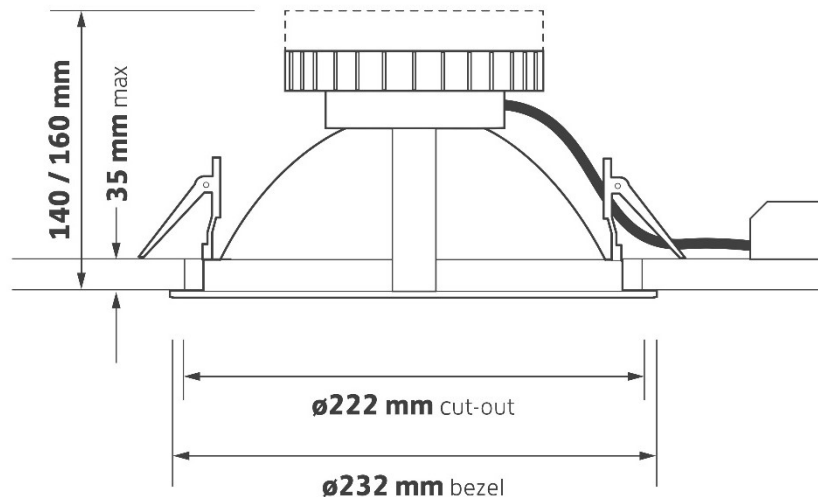

Capri – C232

Professional large high performance LED downlight, with minimalist die-cast bezel in brilliant RAL9016 & satin reflector

- Corridors
- Toilets
- Break-Out
- Offices

Features

- Phillips LED and driver system for optimum performance
- 50° satin etched reflector as standard or 40° multi-faceted option
- Lumen depreciation L70/B10 @60,000h
- IP54 and IP65 options
- MacAdam colour tolerance <3SDCM
- Tuneable white option (Tridonic DLE)

Capri – C232

Dimensions

Product Code

C232-1100-4K-WH	Capri 232, 9.5w, 4K, 1,175lm, c/w satin reflector, white bezel
C232-2000-4K-WH	Capri 232, 17.5w, 4K, 2,000lm, c/w satin reflector, white bezel
C232-3000-4K-WH	Capri 232, 30.5w, 4K, 3,075lm, c/w satin reflector, white bezel
C232-5000-4K-WH	Capri 232, 46.5w, 4K, 4,800lm, c/w satin reflector, white bezel
C232-1850-TW-WH bezel	Capri 232, 17.5w, Tuneable white 1,850lm c/w satin reflector, white bezel