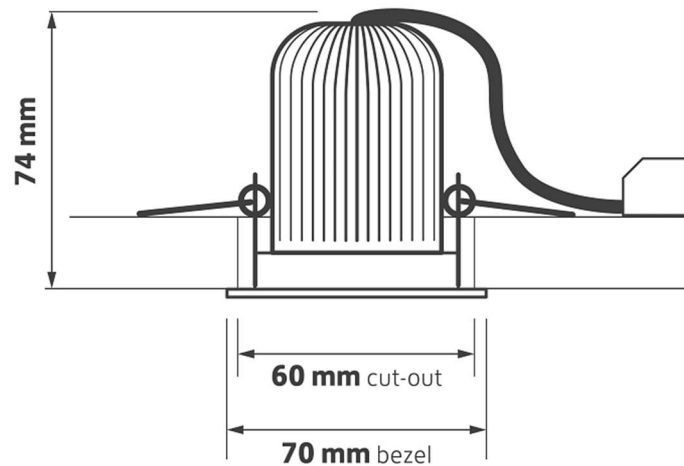

Capri – 70

Low glare LED downlight, IP54 with die-cast bezel in brilliant RAL9003

- Domestic Dwellings
- Offices
- Schools

Features

- Professional, minimal IP54 LED downlight
- Die-cast low profile bezel, white RAL9003
- Injection moulded 36° faceted reflector
- High efficacy, low glare
- No visible flicker (IEEE PAR1789 2015)

Dimensions

Product Code

C70-8-3K-WH

C70, IP54 downlight, 8w, 3K, 750lm, c/w white bezel

C70-8-4K-WH

C70, IP54 downlight, 8w, 4K, 775lm, c/w white bezel

** Example – C70-8-4K-WH-MDIM

C70 downlight, 8w, 4K, white bezel c/w mains dimming