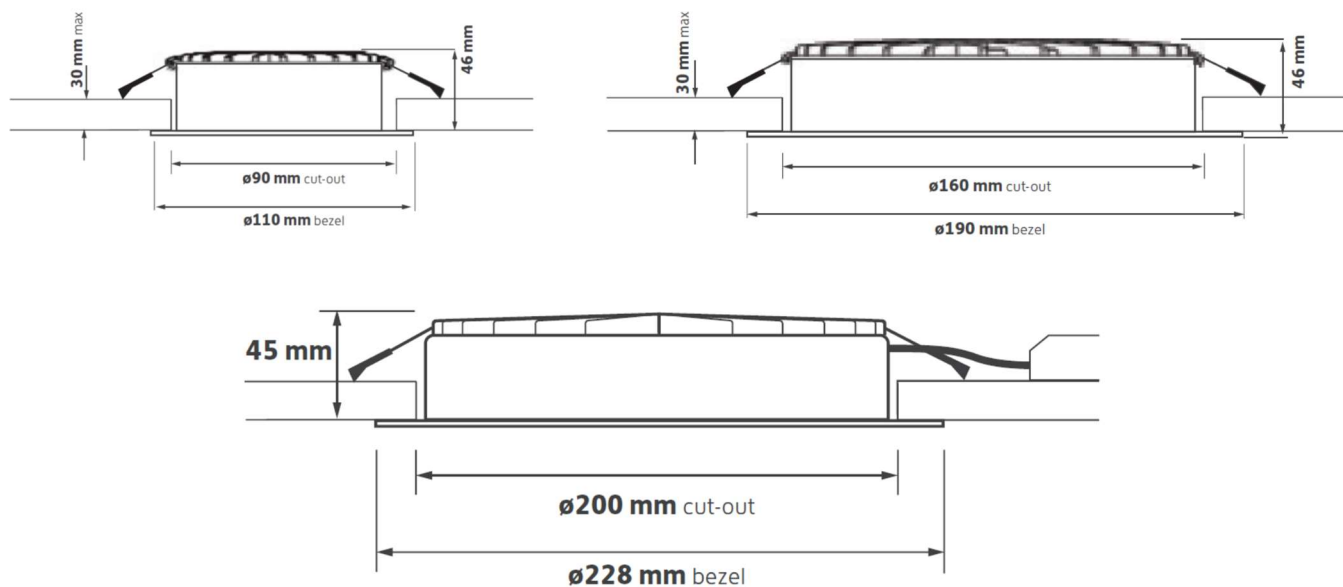

Professional IP54 commercial LED downlight, with die-cast bezel in brilliant RAL9016

- Corridors
- Toilets
- Break-Out
- Offices

Features

- Recessed opal PC diffuser
- SMD LED powered by Tridonic
- Long life 50,000h L70
- IP54
- Switchable 3 x CCT – 830 / 840 / 865
- 5 year warranty

Options

- DALI dimming – **(DA)**
- Phase-cut dimming – **(MDIM)**
- Remote 3hr emergency – **(M3)**
- Remote self-test 3hr emergency - **(STE)**
- Casambi Wireless control – **(BTC)**

Dimensions

Product Code