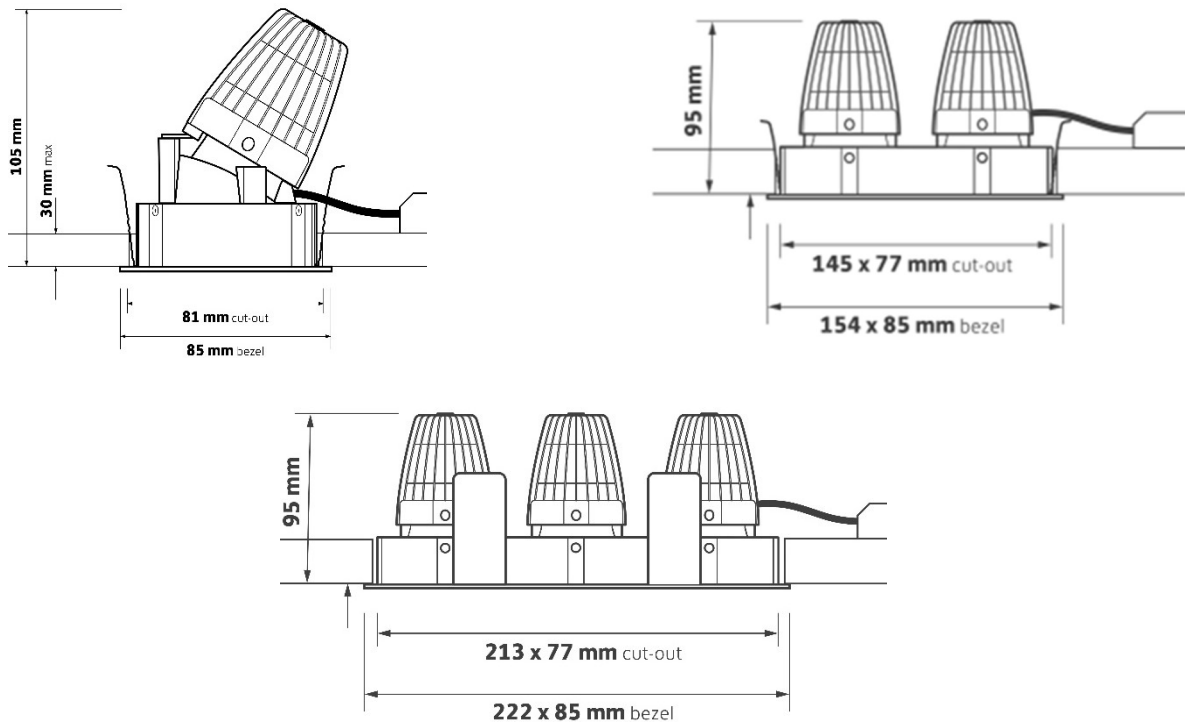

Capri – 85S

Low glare architectural LED downlight, IP44 with die-cast bezel RAL9003 dark light baffle

- Corridors
- Offices
- Toilets
- Break-Out

Features

- Tridonic LED and driver system for optimum performance
- Discreet minimal die-cast bezel – RAL9003 white
- Matt black darklight baffle RAL9005 IP44 protective lens as standard
- Precision moulded 40° reflector
- Life >55,000h (L90/F10)

Capri – 85S

Dimensions

Product Code

C85S-6-4K-BK-WH	Capri 85S, 6w, 600lm, 4K, single head black baffle, white bezel
C85S-8-4K-BK-WH	Capri 85S, 8w, 950lm, 4K, single head black baffle, white bezel
C85S-13-4K-BK-WH	Capri 85S, 13w, 1,350lm, 4K, twin head black baffle, white bezel
C85S-16-4K-BK-WH	Capri 85S, 16w, 1,800lm, 4K, twin head black baffle, white bezel
C85S-19-4K-BK-WH	Capri 85S, 19w, 2,100lm, 4K, triple head black baffle, white bezel
C85S-24-4K-BK-WH	Capri 85S, 24w, 2,700lm, 4K, triple head black baffle, white bezel