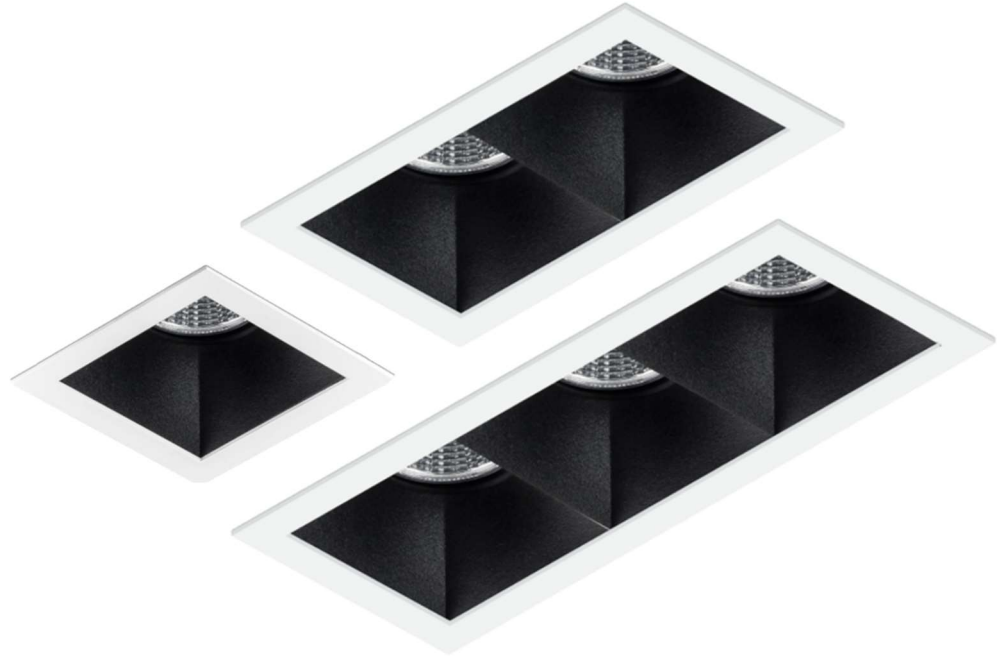

Capri – 85S

Low glare architectural LED downlight, IP44 with die-cast bezel RAL9003 dark light baffle

- Corridors
- Offices
- Toilets
- Break-Out

Features

- Tridonic LED and driver system for optimum performance
- Discreet minimal die-cast bezel – RAL9003 white
- Matt black darklight baffle RAL9005 IP44 protective lens as standard
- Precision moulded 40° reflector
- Life >55,000h (L90/F10)

Options

- DALI dimming – **(DA)**
- Remote 3hr emergency – **(M3)**
- Remote self-test 3hr emergency - **(STE)**
- Remote DALI monitored emergency – **(D3)**
- Casambi Wireless control – **(BTC)**
- IP54 clear cover – **(54)**
- Plaster In Bezel – **(PI)**
- White softlight baffle – **(WSB)**

Capri – 85S

Dimensions

Product Code

C85S-6-4K-BK-WH	Capri 85S, 6w, 600lm, 4K, single head black baffle, white bezel
C85S-8-4K-BK-WH	Capri 85S, 8w, 950lm, 4K, single head black baffle, white bezel
C85S-13-4K-BK-WH	Capri 85S, 13w, 1,350lm, 4K, twin head black baffle, white bezel
C85S-16-4K-BK-WH	Capri 85S, 16w, 1,800lm, 4K, twin head black baffle, white bezel
C85S-19-4K-BK-WH	Capri 85S, 19w, 2,100lm, 4K, triple head black baffle, white bezel
C85S-24-4K-BK-WH	Capri 85S, 24w, 2,700lm, 4K, triple head black baffle, white bezel

**Suffix 4K to 3K for 3000 Kelvin

** Suffix BK to WH for white softlight baffle

** Example – C85S-24-4K-WH-DA

Capri 85S, 24w, 2,700lm, white softlight baffle & DALI dimming