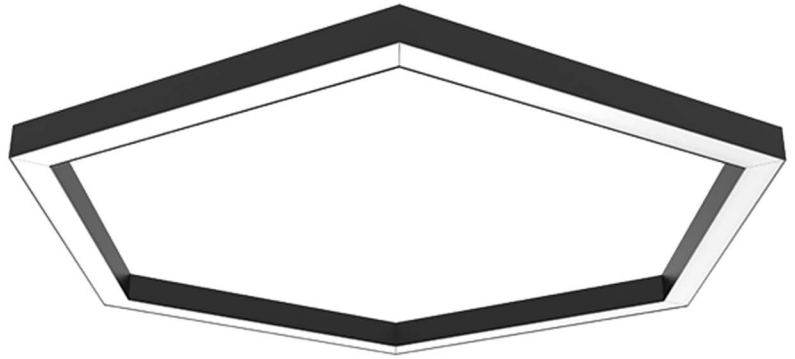

Stylish suspended standalone Hexagon available with various RAL colour & wattage options.

- Classrooms
- Offices
- Hospitals
- Meeting Rooms
- Atriums
- Break-Out

## Features

- Extruded aluminium body epoxy powder coated all RAL options available
- Stand alone
- Direct light
- Philips or Tridonic LED and driver system for optimum performance
- Premium white Ra90 LED module available
- CRI >80

## Dimensions

## Product Code

Hexx is a fully customisable product with direct light, opal lens as standard or option of micro-prism (MP19H), with option of body colour and size, all RAL available, various wattage options LO – Low output HO – High out, please consult our sales office with your requirements for a specific project quotation.