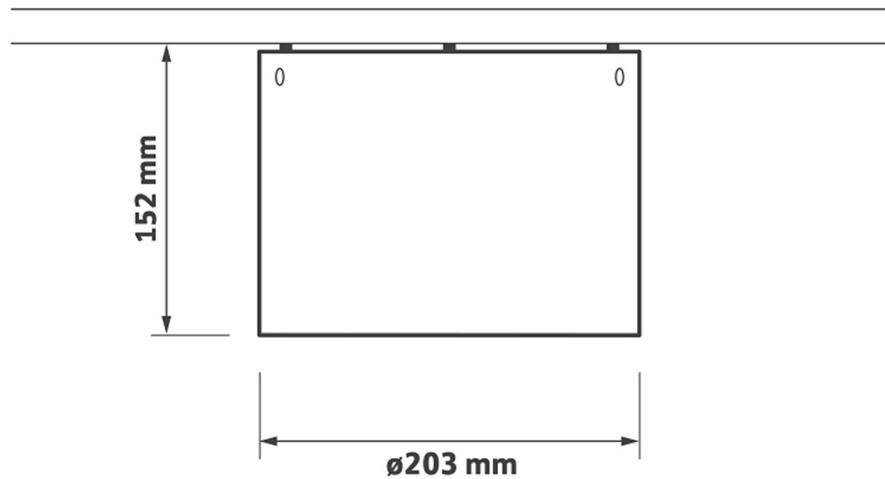

Capri – 200

Surface mounted LED drum downlighter with option of reflectors

- Corridors
- Offices
- Toilets
- Break-Out
- Reception

Features

- Philips DOB system inside
- Lightweight spun aluminium surface can with a range of reflectors
- 60° Satin etched reflector providing an optical efficiency of 87%
- Pendant version available with 2mtr adjustable suspension kit
- Black, White, Grey body colour option
- Custom colour option available on request

Dimensions

Product Code

C200-10-4K-WH	C200, LED downlight, 10.0w, 4K, 975lm, c/w white body
C200-18-4K-WH	C200, LED downlight, 18.0w, 4K, 1,750lm, c/w white body
C200-27-4K-WH	C200, LED downlight, 27.0w, 4K, 2,650lm, c/w white body