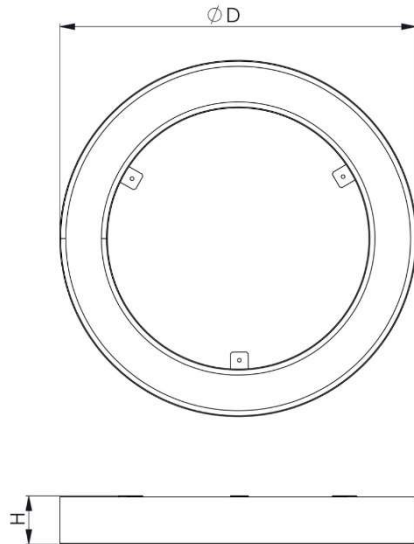

## Dimensions

D – 600 / 900 / 1200 / 160mm x H - 80mm

## Product Code

TRS-17-4K-WH	Trinity, 17w, 4K, 2,014lm. 600mm, body finished RAL9003
TRS-24-4K-WH	Trinity, 24w, 4K, 2,744lm. 600mm, body finished RAL9003
TRS-35-4K-WH	Trinity, 35w, 4K, 3,772lm. 600mm, body finished RAL9003
TRS-27-4K-WH	Trinity, 27w, 4K, 3,295lm. 900mm, body finished RAL9003
TRS-38-4K-WH	Trinity, 38w, 4K, 4,491lm. 900mm, body finished RAL9003
TRS-55-4K-WH	Trinity, 55w, 4K, 6,172lm. 900mm, body finished RAL9003
TRS-35-4K-WH	Trinity, 35w, 4K, 4,394lm. 1200mm, body finished RAL9003
TRS-50-4K-WH	Trinity, 50w, 4K, 5,987lm. 1200mm, body finished RAL9003
TRS-73-4K-WH	Trinity, 73w, 4K, 8,231lm. 1200mm, body finished RAL9003
TRS-49-4K-WH	Trinity, 49w, 4K, 6,225lm. 1600mm, body finished RAL9003
TRS-70-4K-WH	Trinity, 70w, 4K, 8,482lm. 1600mm, body finished RAL9003
TRS-103-4K-WH	Trinity, 103w, 4K, 11,660lm. 1600mm, body finished RAL9003