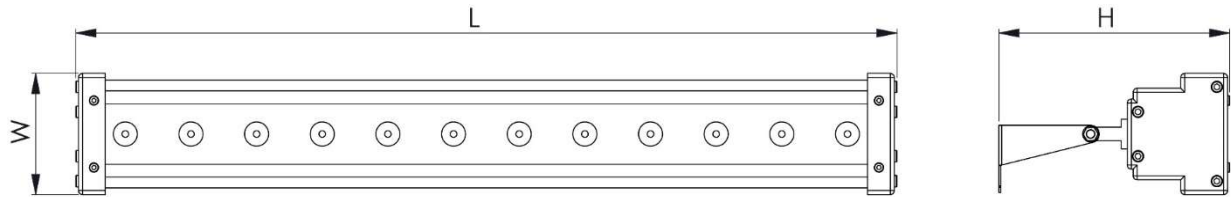

Accent wall/Ceiling mounted wall washer IP66 c/w stainless steel adjustable bracketry

- Landscapes
- Signage
- Underground passages
- Façade illumination

Features

- Extruded aluminium body
- Tempered glass impact resistant diffuser
- Anodised grey finish
- Stainless Steel anti-tamper fixings
- 30° x 30° Optic
- IP66
- IK09 Mechanical impact resistance

Options

- Remote 3hr emergency -Standard (**RM3**) – Self Testing (**RSTE**)
- DALI (**DA**)
- Casambi Wireless Control (**BTC**)
- Through Wiring IP68 connectors (**TWC**)

Dimensions

Product Code

CY-15-4K-SL	CYPRUS 15w, 4K wall washer 1,900lm 705mm L x 82mm W x 164mm H
CY-22-4K-SL	CYPRUS 22w, 4K wall washer 2,370lm 705mm L x 82mm W x 164mm H
CY-29-4K-SL	CYPRUS 29w, 4K wall washer 3,162lm 705mm L x 82mm W x 164mm H
CY-30-4K-SL	CYPRUS 30w, 4K wall washer 3,794lm 1265mm L x 82mm W x 164mm H
CY-42-4K-SL	CYPRUS 42w, 4K wall washer 4,750lm 1265mm L x 82mm W x 164mm H
CY-59-4K-SL	CYPRUS 59w, 4K wall washer 6,324lm 1265mm L x 82mm W x 164mm H

** Suffix 4K to 3K FOR 3000 Kelvin

** Suffix end of code (**RM3**) for emergency facility

Example: CY-22-3K-SL-RM3

Cyprus 22w, 3K, c/w remote 3hr emergency facility