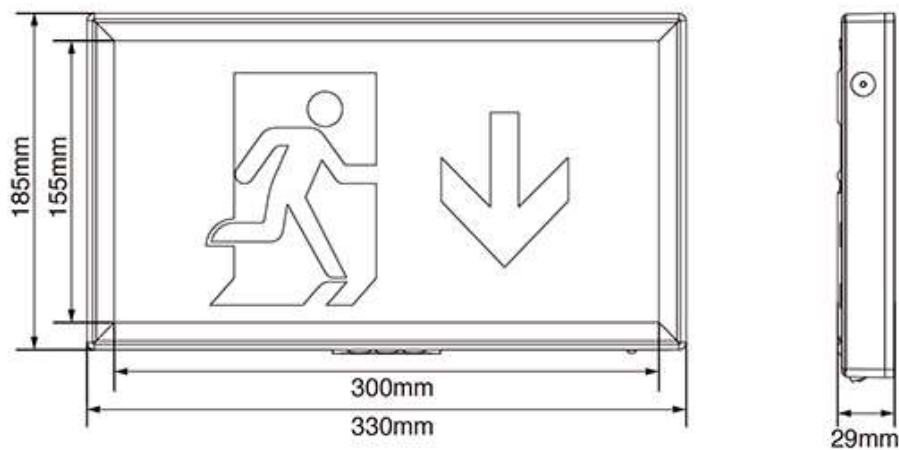

Wall mounted low profile exit sign 29mm in depth viewing distance 30mtrs.

## Features

- Injection moulded body
- Ultra-low profile
- Flame retardant polycarbonate legend panel
- Body colour option (White as Standard)
- Lithium LiFePO4 Battery technology
- Viewing distance 30mtr
- IP20

## Dimensions