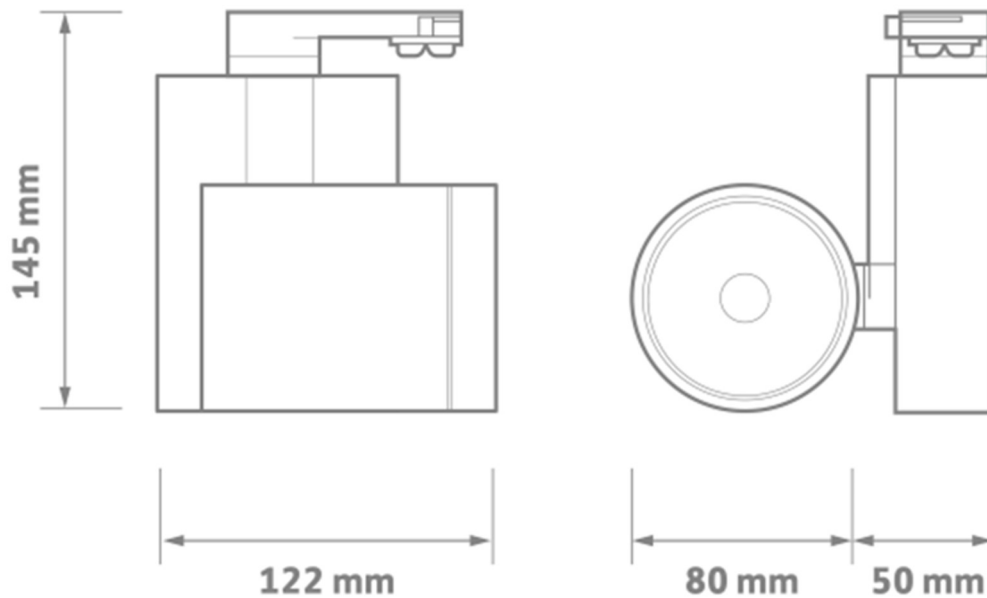

- Meeting Rooms
- Point of Display
- Gallery
- Schools

Features

- A contemporary spotlight with vertical gear housing
- Swivel and tilt adjustment for added flexibility
- High colour rendering option
- Medium beam reflector (25.6°) as standard, other beam options available
- Compatible with Global Trac, Stucchi and Eutrac
- DALI dimming option
- Life >55,000 hours (L80/F10)

Options

- Black body (BK)
- DALI (DA)
- 25° Narrow Beam (NB)
- 60° Wide Beam (WB)
- High colour rendering (/9)
- Excite 100K driver (TOP)

Dimensions

Product Code

KN-1100-4K-WH	KENNETT, 10w, 1175lm, 4K, finished white
KN-2000-4K-WH	KENNETT, 20w, 2075lm, 4K, finished white

** Suffix 4K to 3K FOR 3000 Kelvin

Example: KN-1100-4K-WH-DA

Kennett, 1100lm, 4K, finished white c/w DALI dimming