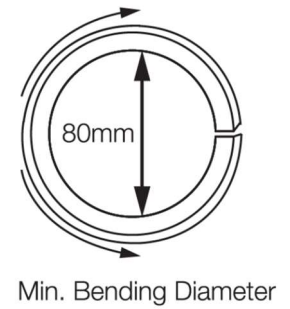

Seamless DOT free flexible silicone extrusion IP68

- Building facades
- External furniture
- Planters
- Handrails
- Coffered details

## Features

- DC 24v
- 10w, 500lm per mtr
- CRI Ra >80
- IP68
- 5mtr to 30mtr reel options
- CCT, RGB & RGB-W options
- Cut points every 83.3mm

## Dimensions

## Mounting detail

Aluminium mounting channel available in 1mtr & 2mtr length anodised finish

Aura-flex is made to order product, is fully customisable with lot of options please speak to our sales office with your requirements and a specific project quotation will be raised