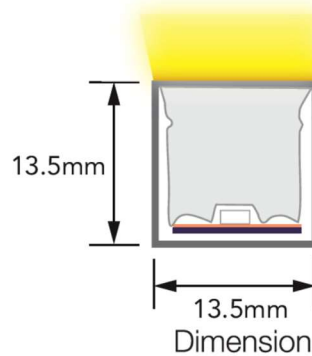

Seamless DOT free flexible silicone extrusion IP68

- Building facades
- External furniture
- Planters
- Handrails
- Coffered details

## Features

- DC 24v
- 10w, 500lm per mtr
- CRI Ra >80
- IP68
- 5mtr to 30mtr reel options
- CCT, RGB & RGB-W options
- Cut points every 83.3mm

## Dimensions

## Mounting detail

Aluminium mounting channel available in 1mtr & 2mtr length anodised finish

Aura-flex is made to order product, is fully customisable with lot of options please speak to our sales office with your requirements and a specific project quotation will be raised