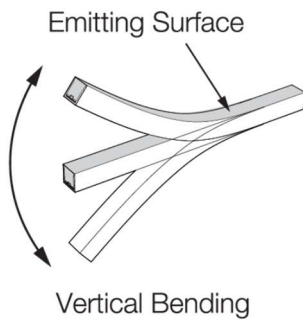

Seamless DOT free flexible silicone extrusion IP68

- Building facades
- External furniture
- Planters
- Handrails
- Coffered details

## Features

- DC 24v
- 10w, 500lm per mtr
- CRI Ra >80
- IP68
- 5mtr to 30mtr reel options
- CCT, RGB & RGB-W options
- Cut points every 83.3mm

## Dimensions

## Mounting detail

Aluminium mounting channel available in 1mtr & 2mtr length anodised finish

Aura-flex is made to order product, is fully customisable with lot of options please speak to our sales office with your requirements and a specific project quotation will be raised