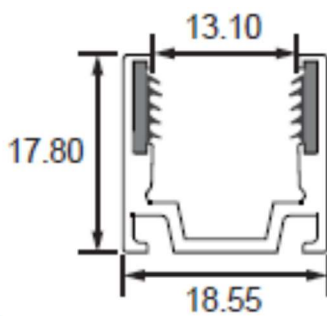

Mounting detail

Aluminium mounting channel available in 1mtr & 2mtr length anodised finish

Aura-flex is made to order product, is fully customisable with lot of options please speak to our sales office with your requirements and a specific project quotation will be raised